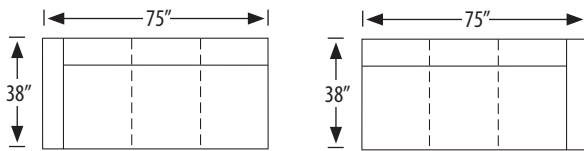

2105-3L Left Arm Facing Sofa
2105-3R Right Arm Facing Sofa
outside H 36 W 75 D 38 in. | inside H 17 W 68 D 23 in.
seat H 21 in. | arm H 26 in.