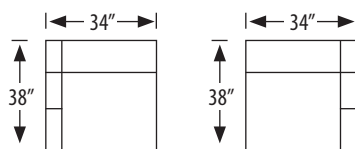

975-1L Left Arm Facing Chair
975-1R Right Arm Facing Chair
outside H 37 W 34 D 38 in. | inside H 18.5 W 24 D 23 in.
seat H 20 in. | arm H 25 in.

photographed above: 975-2L, 975-3RAC
note: throw pillows are optional