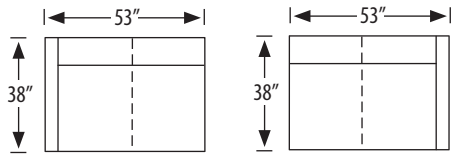

Cope Sectional

4135-2L Left Arm Facing Loveseat

4135-2R Right Arm Facing Loveseat

outside H 37 W 53 D 38 in. | inside H 17.5 W 50.5 D 22 in.
seat H 20 in. | arm H 24 in.