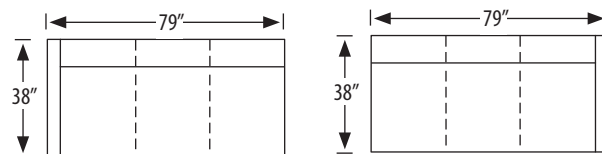

4245-3L Left Arm Facing Sofa

4245-3R Right Arm Facing Sofa

outside H 37 W 79 D 38 in. | inside H 17.5 W 76 D 22 in.
seat H 20 in. | arm H 24 in.

photographed above: 4245-2L, 4245-3RAC