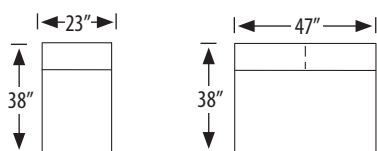

2315-AC Armless Chair

outside H 36 W 23 D 38 in. | inside H 18 W 23 D 22 in.
Seat H 20 in.

2315-AL Armless Loveseat

outside H 36 W 47 D 38 in. | inside H 18 W 47 D 22 in.
Seat H 20 in.