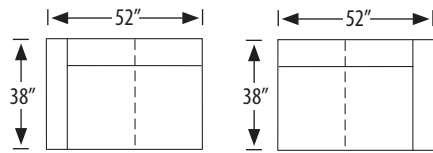

2105-AL Armless Loveseat
outside H 36 W 47 D 38 in. | inside H 17 W 47 D 23 in.
seat H 21 in.

2105-2L Left Arm Facing Loveseat
2105-2R Right Arm Facing Loveseat
outside H 36 W 52 D 38 in. | inside H 17 W 45 D 23 in.
seat H 21 in. | arm H 26 in.