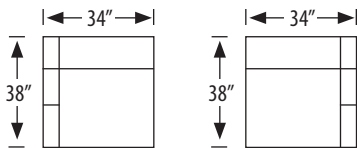

955-AC Armless Chair
outside H 37.5 W 23 D 38 in. | inside H 17 W 23 D 23 in.
seat H 20.5 in.

955-1L Left Arm Facing Chair
955-1R Right Arm Facing Chair
outside H 37.5 W 34 D 38 in. | inside H 17 W 24 D 23 in.
seat H 20.5 in. | arm H 25 in.