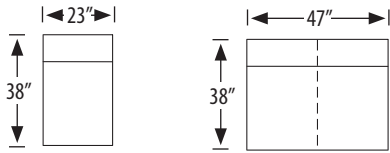

photographed above: 1195-3L, 1195-SC, 1195-3R

Manhattan Sectional

2105-AC Armless Chair
outside H 36 W 23 D 38 in. | inside H 17 W 23 D 23 in.
seat H 21 in.

2105-AL Armless Loveseat
outside H 36 W 47 D 38 in. | inside H 17 W 47 D 23 in.
seat H 21 in.