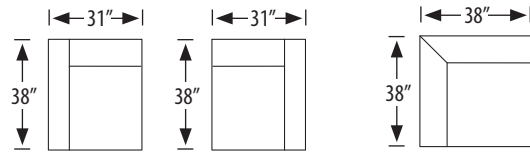

photographed above: 1195-3L, 1195-SC, 1195-3R

Manhattan Sectional

2105-AC Armless Chair
outside H 36 W 23 D 38 in. | inside H 17 W 23 D 23 in.
seat H 21 in.

2105-AL Armless Loveseat
outside H 36 W 47 D 38 in. | inside H 17 W 47 D 23 in.
seat H 21 in.