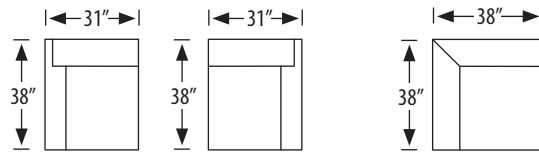

photographed above: 2105-LCh, 2105-AL, 2105-3RAC

Houston Sectional

2135-AC Armless Chair

outside H 36 W 23 D 38 in. | inside H 17 W 23 D 23 in.
seat H 21 in.

2135-AL Armless Loveseat

outside H 36 W 47 D 38 in. | inside H 17 W 47 D 23 in.
seat H 21 in.