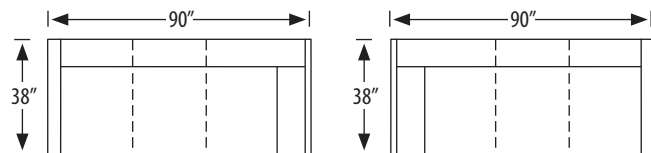

photographed above: 4135-2L, 4135-3RAC

Fox Sectional

4245-2L Left Arm Facing Loveseat

4245-2R Right Arm Facing Loveseat

outside H 37 W 53 D 38 in. | inside H 17.5 W 50.5 D 22 in.
 seat H 20 in. | arm H 24 in.