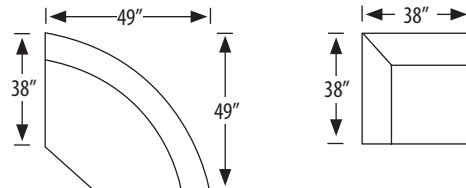

975-RC Round Corner

outside H 37 W 49 D 38 in. | inside H 18.5 W 25.5 in.
seat H 20 in.

975-SC Square Corner

outside H 37 W 38 D 38 in. | inside H 18.5 W 23 in.
seat H 20 in.

photographed above: 975-2L, 975-RC, 975-2R