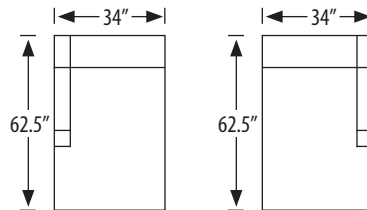

955-RC Round Corner
outside H 37.5 W 49 D 38 in. | inside H 17 W 25.5 in.
seat H 20.5 in.

955-LCH Left Arm Facing Chaise
955-RCH Right Arm Facing Chaise
outside H 37.5 W 34 D 62.5 in. | inside H 17 W 24.5 D 46 in.
seat H 20.5 in. | arm H 25 in.
photographed above: 955-3LAC, 955-AL, 955-RCH