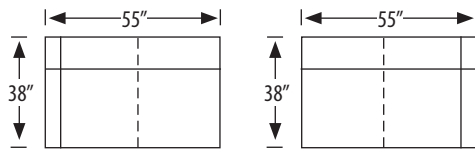

975-2L Left Arm Facing Loveseat
975-2R Right Arm Facing Loveseat
outside H 37 W 55 D 38 in. | inside H 18.5 W 45 D 23 in.
seat H 20 in | arm H 25 in.