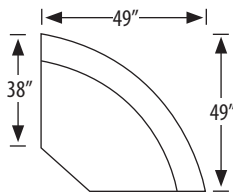

1005-RC Round Corner

outside H 40 W 49 D 38 in. | inside H 18 W 26 in.
seat H 22 in.

photographed above: 1005-3LAC, 1005-2R