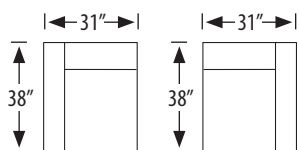

2315-AL Armless Loveseat

outside H 36 W 47 D 38 in. | inside H 18 W 47 D 22 in.
Seat H 20 in.

2315-1L Left Facing Chair

2315-1R Right Facing Chair

outside H 36 W 31 D 38 in. | inside H 18 W 23 D 22 in.
seat H 20 in. | arm H 24 in.