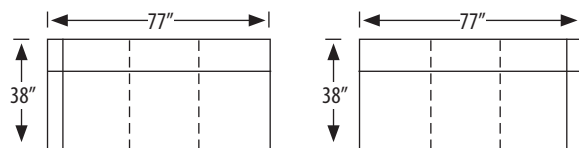

1195-3L Left Arm Facing Sofa

1195-3R Right Arm Facing Sofa

1195-3L/3R - S Sleeper Sofa

outside H 37.5 W 77 D 38 in. | inside H 20 W 67 D 23 in.
seat H 20.5 in. | arm H 24 in.