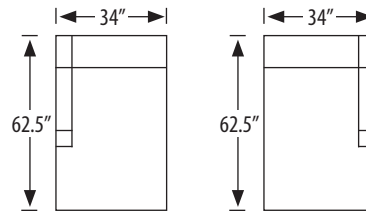

975-LCH Left Arm Facing Chaise
975-RCH Right Arm Facing Chaise

outside H 37 W 34 D 62.5 in. | inside H 18.5 W 24 D 46 in.
seat H 20 in. | arm H 25 in.