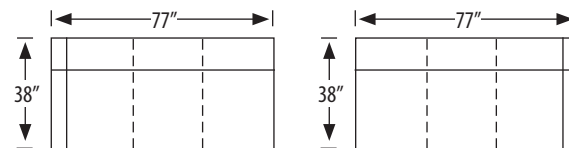

975-3L Left Arm Facing Sofa
975-3R Right Arm Facing Sofa
975-3L/3R - S Sleeper Sofa
outside H 37 W 77 D 38 in. | inside H 18.5 W 66 D 23 in.
seat H 20 in. | arm H 25 in.