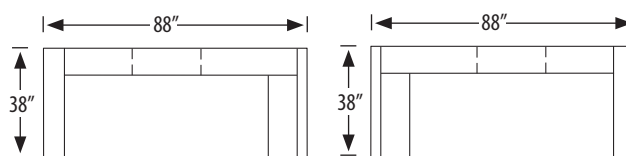

2315-3LAC Left Arm Facing Corner Sofa

2315-3RAC Right Arm Facing Corner Sofa

outside H 36 W 88 D 38 in. | inside H 18 W 65 D 22 in.
seat H 20 in. | arm H 24 in.