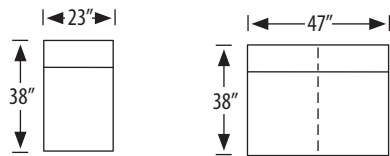

Houston Sectional

2135-AC Armless Chair

outside H 36 W 23 D 38 in. | inside H 17 W 23 D 23 in.
seat H 21 in.

2135-AL Armless Loveseat

outside H 36 W 47 D 38 in. | inside H 17 W 47 D 23 in.
seat H 21 in.