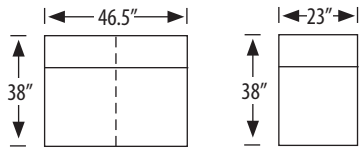

1005-AL Armless Loveseat

outside H 40 W 46.5 D 38 in. | inside H 18 W 46.5 D 22 in.
seat H 22 in.

1005-AC Armless Chair

outside H 40 W 23 D 38 in. | inside H 18 W 23 D 22 in.
seat H 22 in.