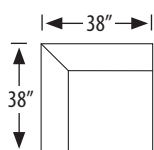

2315-SC Square Corner

outside H 36 W 38 D 38 in. | inside H 18 W 22 D 22 in.
seat H 20 in.