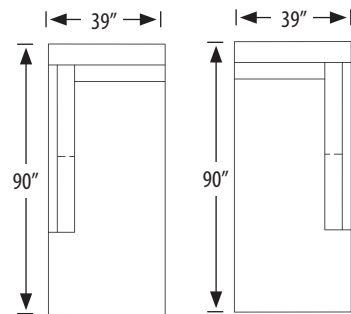

2295-2L Left Arm Facing Loveseat
 2295-2R Right Arm Facing Loveseat
 outside H 35 W 64 D 39 in. | inside H 18.5 W 48 D 23 in.
 seat H 20 in. | arm H 35 in.

2295-LAFP Left Arm Facing Peninsula
 2295-RAFP Right Arm Facing Peninsula
 outside H 35 W 90 D 39 in. | inside H 18.5 W 74 D 23 in.
 seat H 20 in. | arm H 35 in.