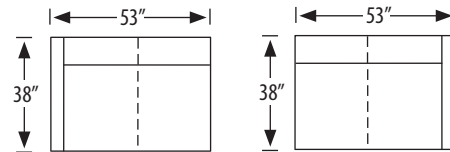

Fox Sectional

4245-2L Left Arm Facing Loveseat

4245-2R Right Arm Facing Loveseat

outside H 37 W 53 D 38 in. | inside H 17.5 W 50.5 D 22 in.
seat H 20 in. | arm H 24 in.