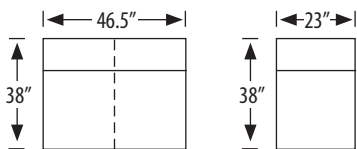

975-SC Square Corner

outside H 37 W 38 D 38 in. | inside H 18.5 W 23 in.
 seat H 20 in.

photographed above: 975-2L, 975-RC, 975-2R

Mallorie Sectional

955-2L Left Arm Facing Loveseat
955-2R Right Arm Facing Loveseat
 outside H 37.5 W 55 D 38 in. | inside H 17 W 46 D 23 in.
 seat H 20.5 in. | arm H 25 in.