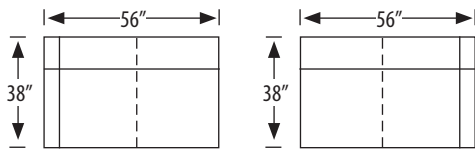

Stella Sectional

1005-2L Left Arm Facing Loveseat
1005-2R Right Arm Facing Loveseat

outside H 40 W 56 D 38 in. | inside H 18 W 44 D 22 in.
seat H 22 in. | arm H 26 in.