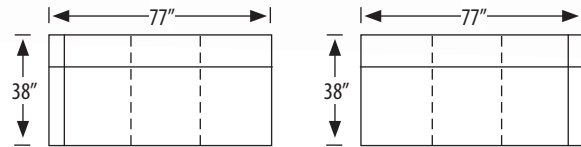

975-3L Left Arm Facing Sofa
975-3R Right Arm Facing Sofa
975-3L/3R - S Sleeper Sofa

outside H 37 W 77 D 38 in. | inside H 18.5 W 66 D 23 in.
seat H 20 in. | arm H 25 in.