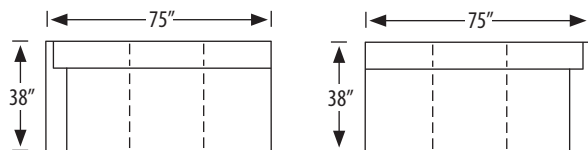

2135-3L Left Arm Facing Sofa

2135-3R Right Arm Facing Sofa

outside H 36 W 75 D 38 in. | inside H 17 W 68 D 23 in.
seat H 21 in. | arm H 26 in.