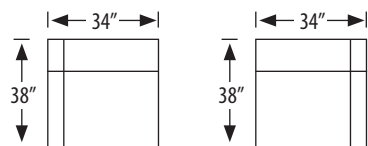

1195-1L Left Arm Facing Chair

1195-1R Right Arm Facing Chair

outside H 37.5 W 34 D 38 in. | inside H 20 W 24 D 23 in.
seat H 20.5 in. | arm H 24 in.