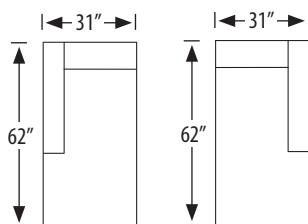

2315-AL Armless Loveseat

outside H 36 W 47 D 38 in. | inside H 18 W 47 D 22 in.
Seat H 20 in.

2315-1L Left Facing Chair

2315-1R Right Facing Chair

outside H 36 W 31 D 38 in. | inside H 18 W 23 D 22 in.
seat H 20 in. | arm H 24 in.