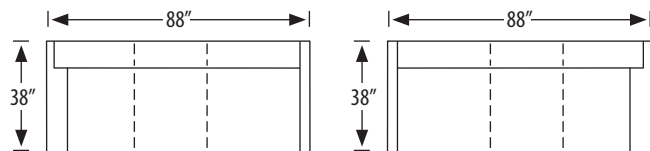

2135-3LAC Left Arm Facing Corner Sofa

2135-3RAC Right Arm Facing Corner Sofa

outside H 36 W 88 D 38 in. | inside H 17 W 66 D 23 in.
seat H 21 in. | arm H 26 in.