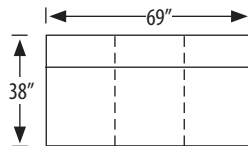

955-AS Armless Sofa
outside H 37.5 W 69 D 38 in. | inside H 17 W 69 D 23 in.
seat H 20.5 in.