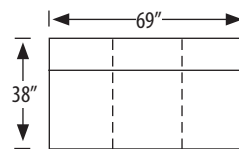

975-AS Armless Sofa

outside H 37 W 69 D 38 in. | inside H 18.5 W 69 D 23 in.
seat H 20.5 in.