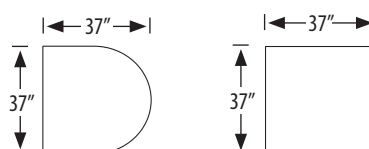

2315-RB Rounded Bumper

outside H 20 W 37 D 37 in.

2315-SB Square Bumper

outside H 20 W 37 D 37 in.

photographed above: 2315-SB, 2315-AC, 2315-3RAC / 2315-RB