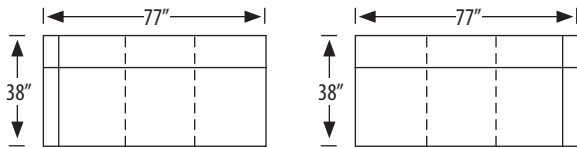

1185-3L Left Arm Facing Sofa | 1185-3L-S Left Arm Facing Sleeper Sofa

1185-3R Right Arm Facing Sofa | 1185-3R-S Right Arm Facing Sleeper Sofa

outside H 38 W 77 D 38 in. | inside H 19 W 67 D 23 in.
seat H 21 in. | arm H 24 in.

outside H 38 W 38 D 38 in. | inside H 19 W 23 D 23 in.
seat H 21 in.

photographed above: 1195-3L, 1195-SC, 1195-3R