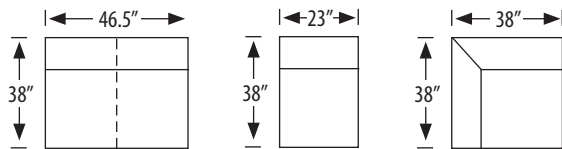

Manchester Sectional

1195-2L Left Arm Facing Loveseat
1195-2R Right Arm Facing Loveseat

outside H 37.5 W 55 D 38 | inside H 20 W 45 D 23
 seat H 20.5 in. | arm H 24 in.

1195-AL Armless Loveseat

outside H 37.5 W 46.5 D 38 in. | inside H 20 W 46.5 D 23 in.
 seat H 20.5 in.