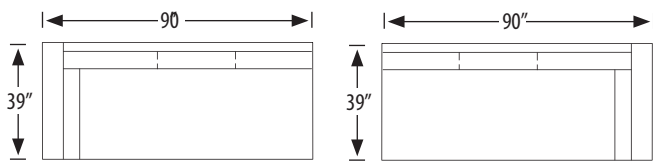

2295-2L Left Arm Facing Loveseat
 2295-2R Right Arm Facing Loveseat
 outside H 35 W 64 D 39 in. | inside H 18.5 W 48 D 23 in.
 seat H 20 in. | arm H 35 in.

2295-LAFP Left Arm Facing Peninsula
 2295-RAFP Right Arm Facing Peninsula
 outside H 35 W 90 D 39 in. | inside H 18.5 W 74 D 23 in.
 seat H 20 in. | arm H 35 in.