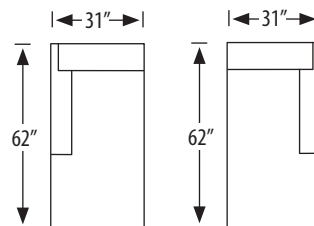

2135-LCH Left Arm Facing Chaise

2135-RCH Right Arm Facing Chaise

outside H 36 W 31 D 62 in. | inside H 17 W 25 D 46.5 in.
seat H 21 in. | arm H 26 in.

photographed above: 2135-2L, 2135-3RAC