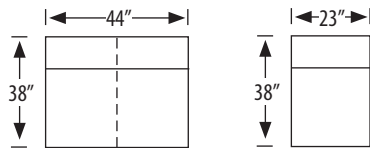

79-1L, 79-1L and 79 with 3 chairs and 4 arms (W100)

79-1L, 79-1L and 79 with 4 chairs and 5 arms (W 131)

Wexford Sectional

975-2L Left Arm Facing Loveseat
975-2R Right Arm Facing Loveseat
 outside H 37 W 55 D 38 in. | inside H 18.5 W 45 D 23 in.
 seat H 20 in | arm H 25 in.