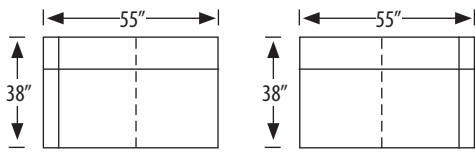

Rianne Sectional

1185-2L Left Arm Facing Loveseat

1185-2R Right Arm Facing Loveseat

outside H 38 W 55 D 38 in. | inside H 19 W 44 D 23 in.
seat H 21 in. | arm H 24 in.