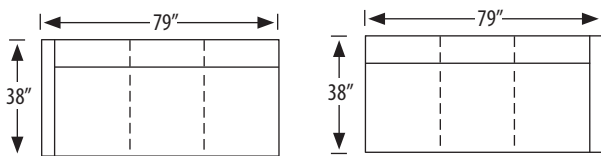

4135-3L Left Arm Facing Sofa

4135-3R Right Arm Facing Sofa

outside H 37 W 79 D 38 in. | inside H 17.5 W 76 D 22 in.
seat H 20 in. | arm H 24 in.

photographed above: 4135-2L, 4135-3RAC