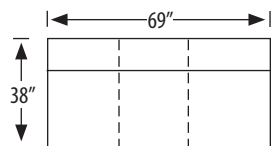

1195-AS Armless Sofa

outside H 37.5 W 69 D 38 in. | inside H 20 W 69 D 23 in.
seat H 20.5 in.