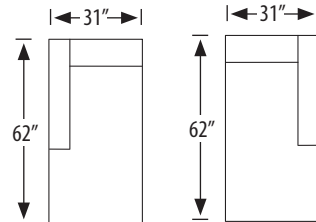

2105-LCH Left Arm Facing Chaise
2105-RCH Right Arm Facing Chaise
outside H 36 W 31 D 62 in. | inside H 17 W 25 D 46.5 in.
seat H 21 in. | arm H 26 in.

photographed above: 2105-LCh, 2105-AL, 2105-3RAC