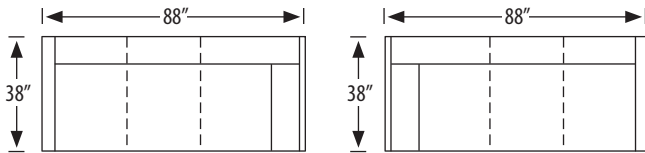

4135-3LAC Left Arm Facing Corner Sofa

4135-3RAC Right Arm Facing Corner Sofa

outside H 37 W 88 D 38 in. | inside H 17.5 W 71 D 22 in.
seat H 20 in. | arm H 24 in.