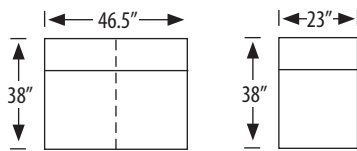

Wexford Sectional

975-2L Left Arm Facing Loveseat
975-2R Right Arm Facing Loveseat

outside H 37 W 55 D 38 | inside H 18.5 W 45 D 23
 seat H 20 in. | arm H 25 in.

975-AL Armless Loveseat

outside H 37 W 46.5 D 38 in. | inside H 18.5 W 46.5 D 23 in.
 seat H 20 in.