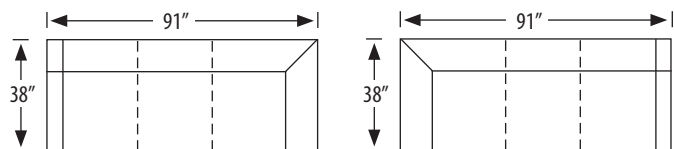

1195-3LAC Left Arm Facing Corner Sofa

1195-3RAC Right Arm Facing Corner Sofa

outside H 37.5 W 91 D 38 in. | inside H 20 W 67 D 23 in.
seat H 20.5 in. | arm H 24 in.