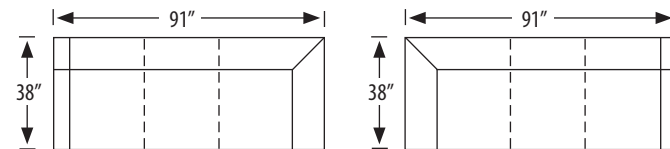

975-3LAC Left Arm Facing Corner Sofa
975-3RAC Right Arm Facing Corner Sofa
outside H 37 W 91 D 38 in. | inside H 18.5 W 66 D 23 in.
seat H 20 in. | arm H 25 in.

975-AS Armless Sofa
outside H 37 W 69 D 38 in. | inside H 18.5 W 69 D 23 in.
seat H 20.5 in.