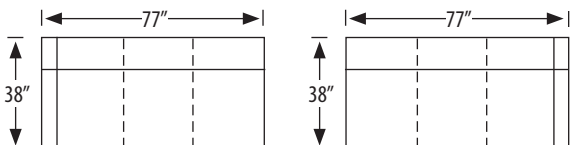

955-3L Left Arm Facing Sofa
955-3R Right Arm Facing Sofa
955-3L/3R - S Sleeper Sofa
outside H 37.5 W 77 D 38 in. | inside H 17 W 65 D 23 in.
seat H 20.5 in. | arm H 25 in.