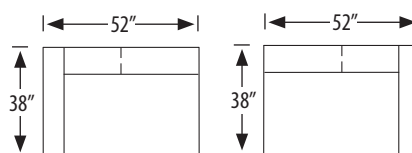

2315-2L Left Arm Facing Loveseat

2315-2R Right Arm Facing Loveseat

outside H 36 W 52 D 38 in. | inside H 18 W 45 D 22 in.
seat H 20 in. | arm H 24 in.