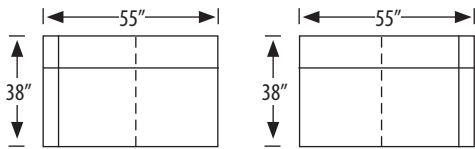

955-2L Left Arm Facing Loveseat
955-2R Right Arm Facing Loveseat
outside H 37.5 W 55 D 38 in. | inside H 17 W 46 D 23 in.
seat H 20.5 in. | arm H 25 in.