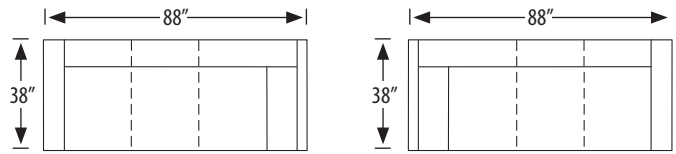

2105-SC Square Corner
outside H 36 W 38 D 38 in. | inside H 17 W 23 D 23 in.
seat H 21 in.

2105-3LAC Left Arm Facing Corner Sofa
2105-3RAC Right Arm Facing Corner Sofa
outside H 36 W 88 D 38 in. | inside H 17 W 66 D 23 in.
seat H 21 in. | arm H 26 in.