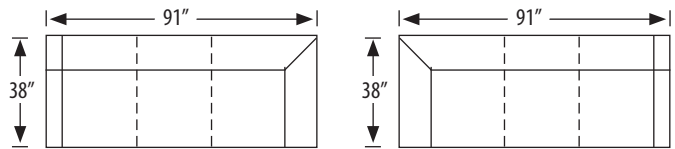

955-3LAC Left Arm Facing Corner Sofa
955-3RAC Right Arm Facing Corner Sofa
outside H 37.5 W 91 D 38 in. | inside H 17 W 65 D 23 in.
seat H 20.5 in. | arm H 25 in.