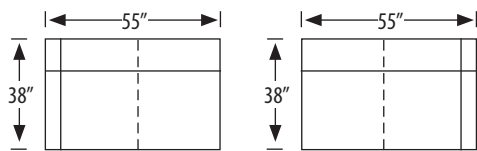

Manchester Sectional

1195-2L Left Arm Facing Loveseat
1195-2R Right Arm Facing Loveseat

outside H 37.5 W 55 D 38 | inside H 20 W 45 D 23
 seat H 20.5 in. | arm H 24 in.

1195-AL Armless Loveseat

outside H 37.5 W 46.5 D 38 in. | inside H 20 W 46.5 D 23 in.
 seat H 20.5 in.