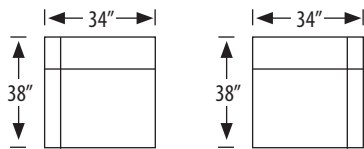

975-1L Left Arm Facing Chair
975-1R Right Arm Facing Chair

outside H 37 W 34 D 38 in. | inside H 18.5 W 24 D 23 in.
seat H 20 in. | arm H 25 in.