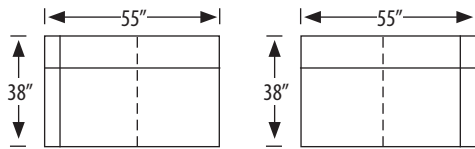

Wexford Sectional

975-2L Left Arm Facing Loveseat
975-2R Right Arm Facing Loveseat

outside H 37 W 55 D 38 | inside H 18.5 W 45 D 23
seat H 20 in. | arm H 25 in.