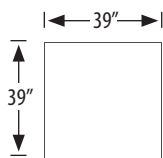

2295-O Ottoman
outside H 18 W 39 D 39 in.

photographed above: 2295-3L, 2295-RAFP, 2295-O