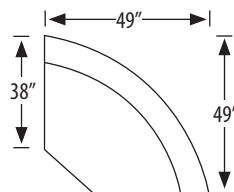

1195-RCH Right Arm Facing Chaise

outside H 37.5 W 34 D 62.5 in. | inside H 20 W 20 D 46 in.
 seat H 20.5 in. | arm H 24 in.

1195-3LAC Left Arm Facing Corner Sofa

1195-3RAC Right Arm Facing Corner Sofa

outside H 37.5 W 91 D 38 in. | inside H 20 W 67 D 23 in.
 seat H 20.5 in. | arm H 24 in.