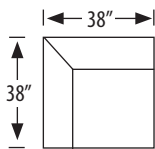

1185-SC Square Corner

outside H 38 W 38 D 38 in. | inside H 19 W 23 D 23 in.
seat H 21 in.

photographed above: 1195-3L, 1195-SC, 1195-3R