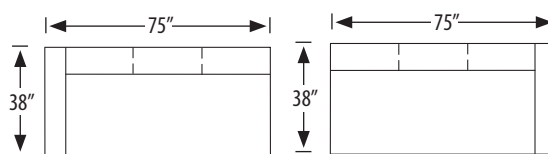

2315-3L Left Arm Facing Sofa

2315-3R Right Arm Facing Sofa

outside H 36 W 75 D 38 in. | inside H 18 W 68 D 22 in.
seat H 20 in. | arm H 24 in.