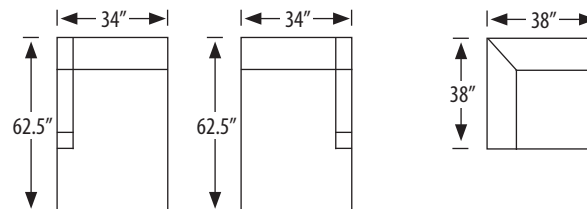

975-LCH Left Arm Facing Chaise
975-RCH Right Arm Facing Chaise
outside H 37 W 34 D 62.5 in. | inside H 18.5 W 24 D 46 in.
seat H 20 in. | arm H 25 in.

975-SC Square Corner
outside H 37 W 38 D 38 in. | inside H 18.5 W 23 in.
seat H 20 in.