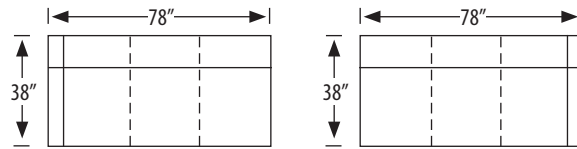

1005-3L Left Arm Facing Sofa
1005-3R Right Arm Facing Sofa

outside H 40 W 78 D 38 in. | inside H 18 W 66 D 22 in.
seat H 22 in. | arm H 26 in.