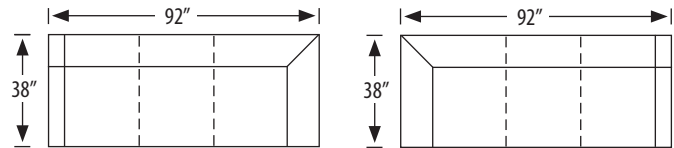

1005-AL Armless Loveseat

outside H 40 W 46.5 D 38 in. | inside H 18 W 46.5 D 22 in.
seat H 22 in.

1005-AC Armless Chair

outside H 40 W 23 D 38 in. | inside H 18 W 23 D 22 in.
seat H 22 in.

1005-3LAC Left Arm Facing Corner Sofa
1005-3RAC Right Arm Facing Corner Sofa