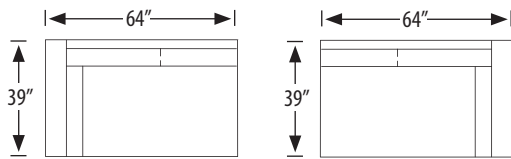

2295-2L Left Arm Facing Loveseat
 2295-2R Right Arm Facing Loveseat
 outside H 35 W 64 D 39 in. | inside H 18.5 W 48 D 23 in.
 seat H 20 in. | arm H 35 in.

2295-LAFP Left Arm Facing Peninsula
 2295-RAFP Right Arm Facing Peninsula
 outside H 35 W 90 D 39 in. | inside H 18.5 W 74 D 23 in.
 seat H 20 in. | arm H 35 in.