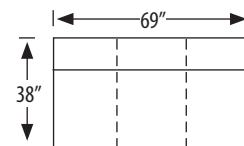

975-AS Armless Sofa
outside H 37 W 69 D 38 in. | inside H 18.5 W 69 D 23 in.
seat H 20.5 in.