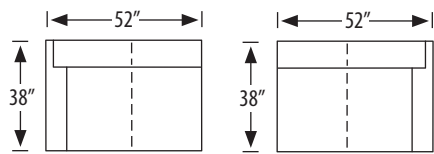

2135-2L Left Arm Facing Loveseat

2135-2R Right Arm Facing Loveseat

outside H 36 W 52 D 38 in. | inside H 17 W 45 D 23 in.
seat H 21 in. | arm H 26 in.