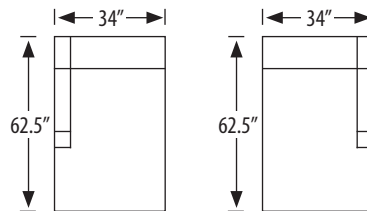

1195-LCH Left Arm Facing Chaise

1195-RCH Right Arm Facing Chaise

outside H 37.5 W 34 D 62.5 in. | inside H 20 W 20 D 46 in.
seat H 20.5 in. | arm H 24 in.