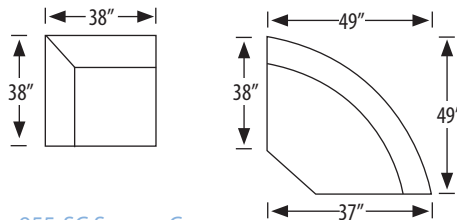

955-SC Square Corner
outside H 37.5 W 38 D 38 in. | inside H 17 W 23 in.
seat H 20.5 in.