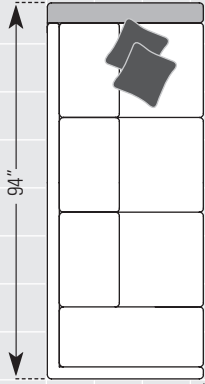

DIMENSIONS:

		Length	Depth	Height	Inside Length	Seat Height	Seat Depth	Arm Height
238-10	Sofa	85	39	36	75	20	21	26
238-20	Loveseat (<i>not shown</i>)	60	39	36	50	20	21	26
238-30	Chair	35	39	36	25	20	21	26
238-40	Ottoman	27	21	19	-	-	-	-

DIMENSIONS:

		Length	Depth	Height	Inside Length	Seat Height	Seat Depth	Arm Height
▶ 238-21	LAF Corner Sofa (<i>shown</i>)	94	39	36	70	20	21	26
238-22	RAF Corner Sofa	94	39	36	70	20	21	26
238-14	LAF Sofa	80	39	36	75	20	21	26
238-15	RAF Sofa	80	39	36	75	20	21	26
238-24	LAF Loveseat	55	39	36	50	20	21	26
▶ 238-25	RAF Loveseat (<i>shown</i>)	55	39	36	50	20	21	26
238-50	Cocktail Ottoman	36	36	19	-	-	-	-

LAF = Left Arm Facing, RAF = Right Arm Facing

All dimensions are approximate.
For more detailed information go to: www.smithbrothers.net/catalog/238

B 238 Style Sectional

238 STYLE SECTIONAL

AVAILABLE PIECES | PILLOWS ARE NOT STANDARD ON LEATHER STYLES

SMITH BROTHERS
of B E R N E

All dimensions are approximate. See www.smithbrothers.net for more information.

Website Version - Not to Scale

ITEM #21 LAF CORNER SOFA
INSIDE LENGTH: 70"

ITEM #22 RAF CORNER SOFA
INSIDE LENGTH: 70"