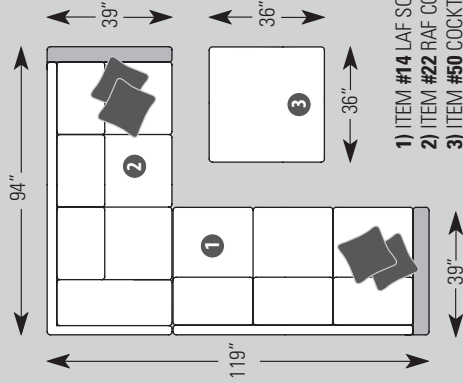

ITEM #14 LAF SOFA
INSIDE LENGTH: 75"

ITEM #15 RAF SOFA
INSIDE LENGTH: 75"

ITEM #24 LAF LOVESEAT
INSIDE LENGTH: 50"

ITEM #25 RAF LOVESEAT
INSIDE LENGTH: 50"

ITEM #50 COCKTAIL OTTOMAN
HEIGHT: 19"

COMMON DIMENSIONS

These dimensions are the same for all pieces in this group.

OVERALL HEIGHT	36"
SEAT HEIGHT	20"
SEAT DEPTH	21"
ARM HEIGHT	26"

Standard Pillows

2 Style #12, 20" pillows without welt cord per fabric sectional piece with an arm. Leather pieces are not standard with pillows.

LAF = Left Arm Facing, RAF = Right Arm Facing

EXAMPLE COMBINATIONS

Example diagrams are not to scale.

1) ITEM #14 LAF SOFA
2) ITEM #22 RAF CORNER SOFA
3) ITEM #50 COCKTAIL OTTOMAN

1) ITEM #15 RAF SOFA
2) ITEM #24 LAF LOVESEAT
3) ITEM #50 COCKTAIL OTTOMAN