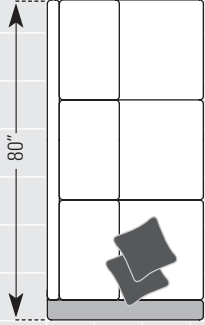

DIMENSIONS:

		Length	Depth	Height	Inside Length	Seat Height	Seat Depth	Arm Height
▶ 238-21	LAF Corner Sofa (<i>shown</i>)	94	39	36	70	20	21	26
238-22	RAF Corner Sofa	94	39	36	70	20	21	26
238-14	LAF Sofa	80	39	36	75	20	21	26
238-15	RAF Sofa	80	39	36	75	20	21	26
238-24	LAF Loveseat	55	39	36	50	20	21	26
▶ 238-25	RAF Loveseat (<i>shown</i>)	55	39	36	50	20	21	26
238-50	Cocktail Ottoman	36	36	19	-	-	-	-

LAF = Left Arm Facing, RAF = Right Arm Facing

All dimensions are approximate.
For more detailed information go to: www.smithbrothers.net/catalog/238

B 238 Style Sectional

238 STYLE SECTIONAL

AVAILABLE PIECES | PILLOWS ARE NOT STANDARD ON LEATHER STYLES

SMITH BROTHERS
of B E R N E

All dimensions are approximate. See www.smithbrothers.net for more information.

Website Version - Not to Scale

ITEM #21 LAF CORNER SOFA
INSIDE LENGTH: 70"

ITEM #22 RAF CORNER SOFA
INSIDE LENGTH: 70"

ITEM #14 LAF SOFA
INSIDE LENGTH: 75"

ITEM #15 RAF SOFA
INSIDE LENGTH: 75"

ITEM #24 LAF LOVESEAT
INSIDE LENGTH: 50"

ITEM #25 RAF LOVESEAT
INSIDE LENGTH: 50"

ITEM #50 COCKTAIL OTTOMAN
HEIGHT: 19"

COMMON DIMENSIONS