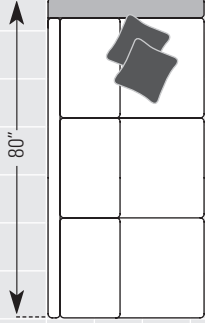

DIMENSIONS:

		Length	Depth	Height	Inside Length	Seat Height	Seat Depth	Arm Height
▶ 238-21	LAF Corner Sofa (<i>shown</i>)	94	39	36	70	20	21	26
238-22	RAF Corner Sofa	94	39	36	70	20	21	26
238-14	LAF Sofa	80	39	36	75	20	21	26
238-15	RAF Sofa	80	39	36	75	20	21	26
238-24	LAF Loveseat	55	39	36	50	20	21	26
▶ 238-25	RAF Loveseat (<i>shown</i>)	55	39	36	50	20	21	26
238-50	Cocktail Ottoman	36	36	19	-	-	-	-

LAF = Left Arm Facing, RAF = Right Arm Facing

All dimensions are approximate.
For more detailed information go to: www.smithbrothers.net/catalog/238

B 238 Style Sectional

238 STYLE SECTIONAL

AVAILABLE PIECES | PILLOWS ARE NOT STANDARD ON LEATHER STYLES

SMITH BROTHERS
of B E R N E

All dimensions are approximate. See www.smithbrothers.net for more information.

Website Version - Not to Scale

ITEM #21 LAF CORNER SOFA
INSIDE LENGTH: 70"

ITEM #22 RAF CORNER SOFA
INSIDE LENGTH: 70"

ITEM #14 LAF SOFA
INSIDE LENGTH: 75"

ITEM #15 RAF SOFA
INSIDE LENGTH: 75"

ITEM #24 LAF LOVESEAT
INSIDE LENGTH: 50"

ITEM #25 RAF LOVESEAT
INSIDE LENGTH: 50"

ITEM #50 COCKTAIL OTTOMAN
HEIGHT: 19"

COMMON DIMENSIONS