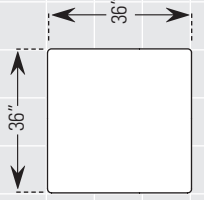

SMITH BROTHERS
of B E R N E

All dimensions are approximate. See www.smithbrothers.net for more information.

Website Version - Not to Scale

ITEM #21 LAF CORNER SOFA
INSIDE LENGTH: 70"

ITEM #22 RAF CORNER SOFA
INSIDE LENGTH: 70"

ITEM #14 LAF SOFA
INSIDE LENGTH: 75"

ITEM #15 RAF SOFA
INSIDE LENGTH: 75"

ITEM #24 LAF LOVESEAT
INSIDE LENGTH: 50"

ITEM #25 RAF LOVESEAT
INSIDE LENGTH: 50"

ITEM #50 COCKTAIL OTTOMAN
HEIGHT: 19"

COMMON DIMENSIONS

These dimensions are the same for all pieces in this group.

OVERALL HEIGHT	36"
SEAT HEIGHT	20"
SEAT DEPTH	21"
ARM HEIGHT	26"

Standard Pillows

2 Style #12, 20" pillows without welt cord per fabric sectional piece with an arm. Leather pieces are not standard with pillows.