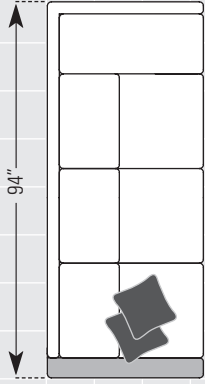

DIMENSIONS:

		Length	Depth	Height	Inside Length	Seat Height	Seat Depth	Arm Height
238-10	Sofa	85	39	36	75	20	21	26
238-20	Loveseat (<i>not shown</i>)	60	39	36	50	20	21	26
238-30	Chair	35	39	36	25	20	21	26
238-40	Ottoman	27	21	19	-	-	-	-

DIMENSIONS:

		Length	Depth	Height	Inside Length	Seat Height	Seat Depth	Arm Height
▶ 238-21	LAF Corner Sofa (<i>shown</i>)	94	39	36	70	20	21	26
238-22	RAF Corner Sofa	94	39	36	70	20	21	26
238-14	LAF Sofa	80	39	36	75	20	21	26
238-15	RAF Sofa	80	39	36	75	20	21	26
238-24	LAF Loveseat	55	39	36	50	20	21	26
▶ 238-25	RAF Loveseat (<i>shown</i>)	55	39	36	50	20	21	26
238-50	Cocktail Ottoman	36	36	19	-	-	-	-

LAF = Left Arm Facing, RAF = Right Arm Facing

All dimensions are approximate.
For more detailed information go to: www.smithbrothers.net/catalog/238

B 238 Style Sectional

238 STYLE SECTIONAL

AVAILABLE PIECES | PILLOWS ARE NOT STANDARD ON LEATHER STYLES

SMITH BROTHERS
of B E R N E

All dimensions are approximate. See www.smithbrothers.net for more information.

Website Version - Not to Scale

ITEM #21 LAF CORNER SOFA
INSIDE LENGTH: 70"

ITEM #22 RAF CORNER SOFA
INSIDE LENGTH: 70"