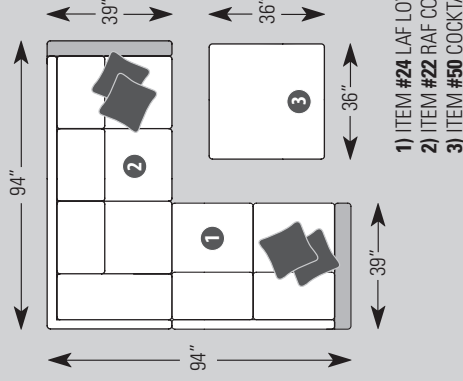

DIMENSIONS:

		Length	Depth	Height	Inside Length	Seat Height	Seat Depth	Arm Height
▶ 238-21	LAF Corner Sofa (<i>shown</i>)	94	39	36	70	20	21	26
238-22	RAF Corner Sofa	94	39	36	70	20	21	26
238-14	LAF Sofa	80	39	36	75	20	21	26
238-15	RAF Sofa	80	39	36	75	20	21	26
238-24	LAF Loveseat	55	39	36	50	20	21	26
▶ 238-25	RAF Loveseat (<i>shown</i>)	55	39	36	50	20	21	26
238-50	Cocktail Ottoman	36	36	19	-	-	-	-

ITEM #14 LAF SOFA
INSIDE LENGTH: 75"

ITEM #15 RAF SOFA
INSIDE LENGTH: 75"

ITEM #24 LAF LOVESEAT
INSIDE LENGTH: 50"

ITEM #25 RAF LOVESEAT
INSIDE LENGTH: 50"

ITEM #50 COCKTAIL OTTOMAN
HEIGHT: 19"

COMMON DIMENSIONS

These dimensions are the same for all pieces in this group.

OVERALL HEIGHT	36"
SEAT HEIGHT	20"
SEAT DEPTH	21"
ARM HEIGHT	26"

Standard Pillows

2 Style #12, 20" pillows without welt cord per fabric sectional piece with an arm. Leather pieces are not standard with pillows.

LAF = Left Arm Facing, RAF = Right Arm Facing

EXAMPLE COMBINATIONS

Example diagrams are not to scale.

1) ITEM #14 LAF SOFA
2) ITEM #22 RAF CORNER SOFA
3) ITEM #50 COCKTAIL OTTOMAN

1) ITEM #15 RAF SOFA
2) ITEM #24 LAF LOVESEAT
3) ITEM #50 COCKTAIL OTTOMAN