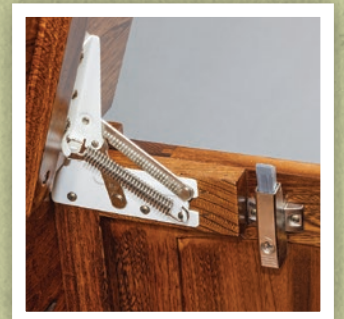

#412 Chest of Drawers

49"H x 39"W x 21"D

Shown in rustic cherry with Asbury stain.

Soft close safety hinge

#404 Blanket Chest

21"H x 46³/₄"W x 19"D

Shown in elm with Michaels Cherry stain.