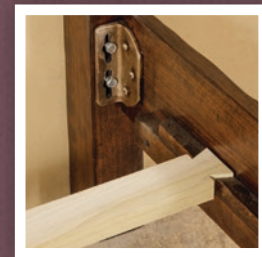

Footboard: 28"H

Shown in Elm with Dark Walnut stain
and painted black posts and tops

#816 Empire Bed *(shown in queen)*

Available in King, Queen, Full and Twin

Headboard: 49"H

Footboard: 28"H

Shown in Brown Maple with FC-24427 stain