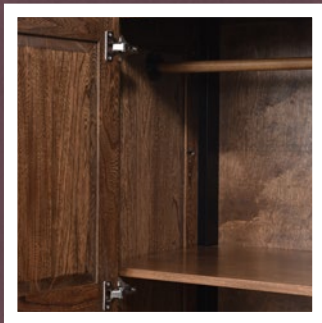

(with 2 adjustable shelves)

52"H x 54½"W x 21½"D

Shown in Elm with Dark Walnut stain
and painted black posts and tops

*With Clothes Rod and Two
Adjustable Shelves*

#811 Armoire

(with 2 adjustable shelves)

72"H x 41"W x 21½"D