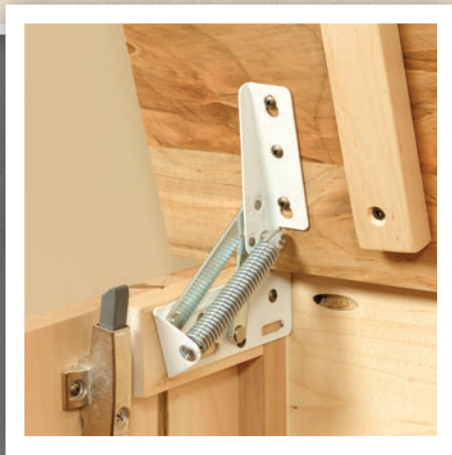

The blanket chest features a safety button to prevent fingers from being crushed. If the lid falls, a soft close mechanism is activated and the lid slowly closes the rest of the way.

#4 Blanket Chest

20" H x 46 $\frac{1}{2}$ " W x 19" D