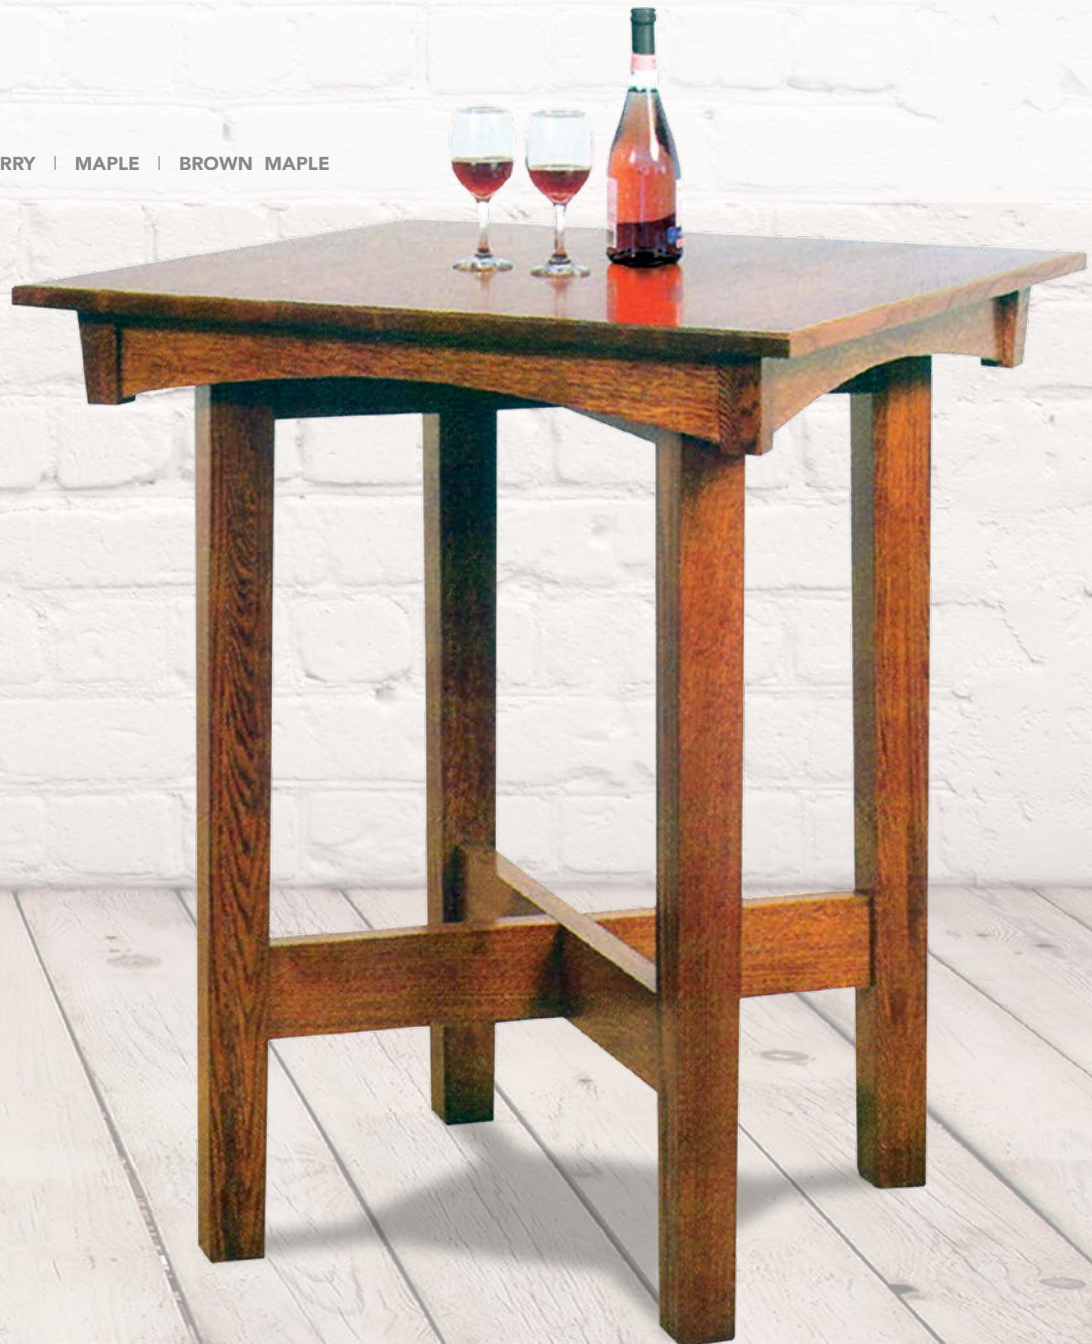

Arts & Crafts

A unique Mission style Pub Table perfect for a relaxing conversation with friends. Coordinate with the Arts & Crafts occasional tables. Available in two sizes.

- 36" or 42" Square
- Available in 30", 36" or 42"H

Available in:
OAK | Q.S. | CHERRY | MAPLE | BROWN MAPLE

SHOWN IN QUARTER SAWN WITH MICHAEL'S CHERRY STAIN.