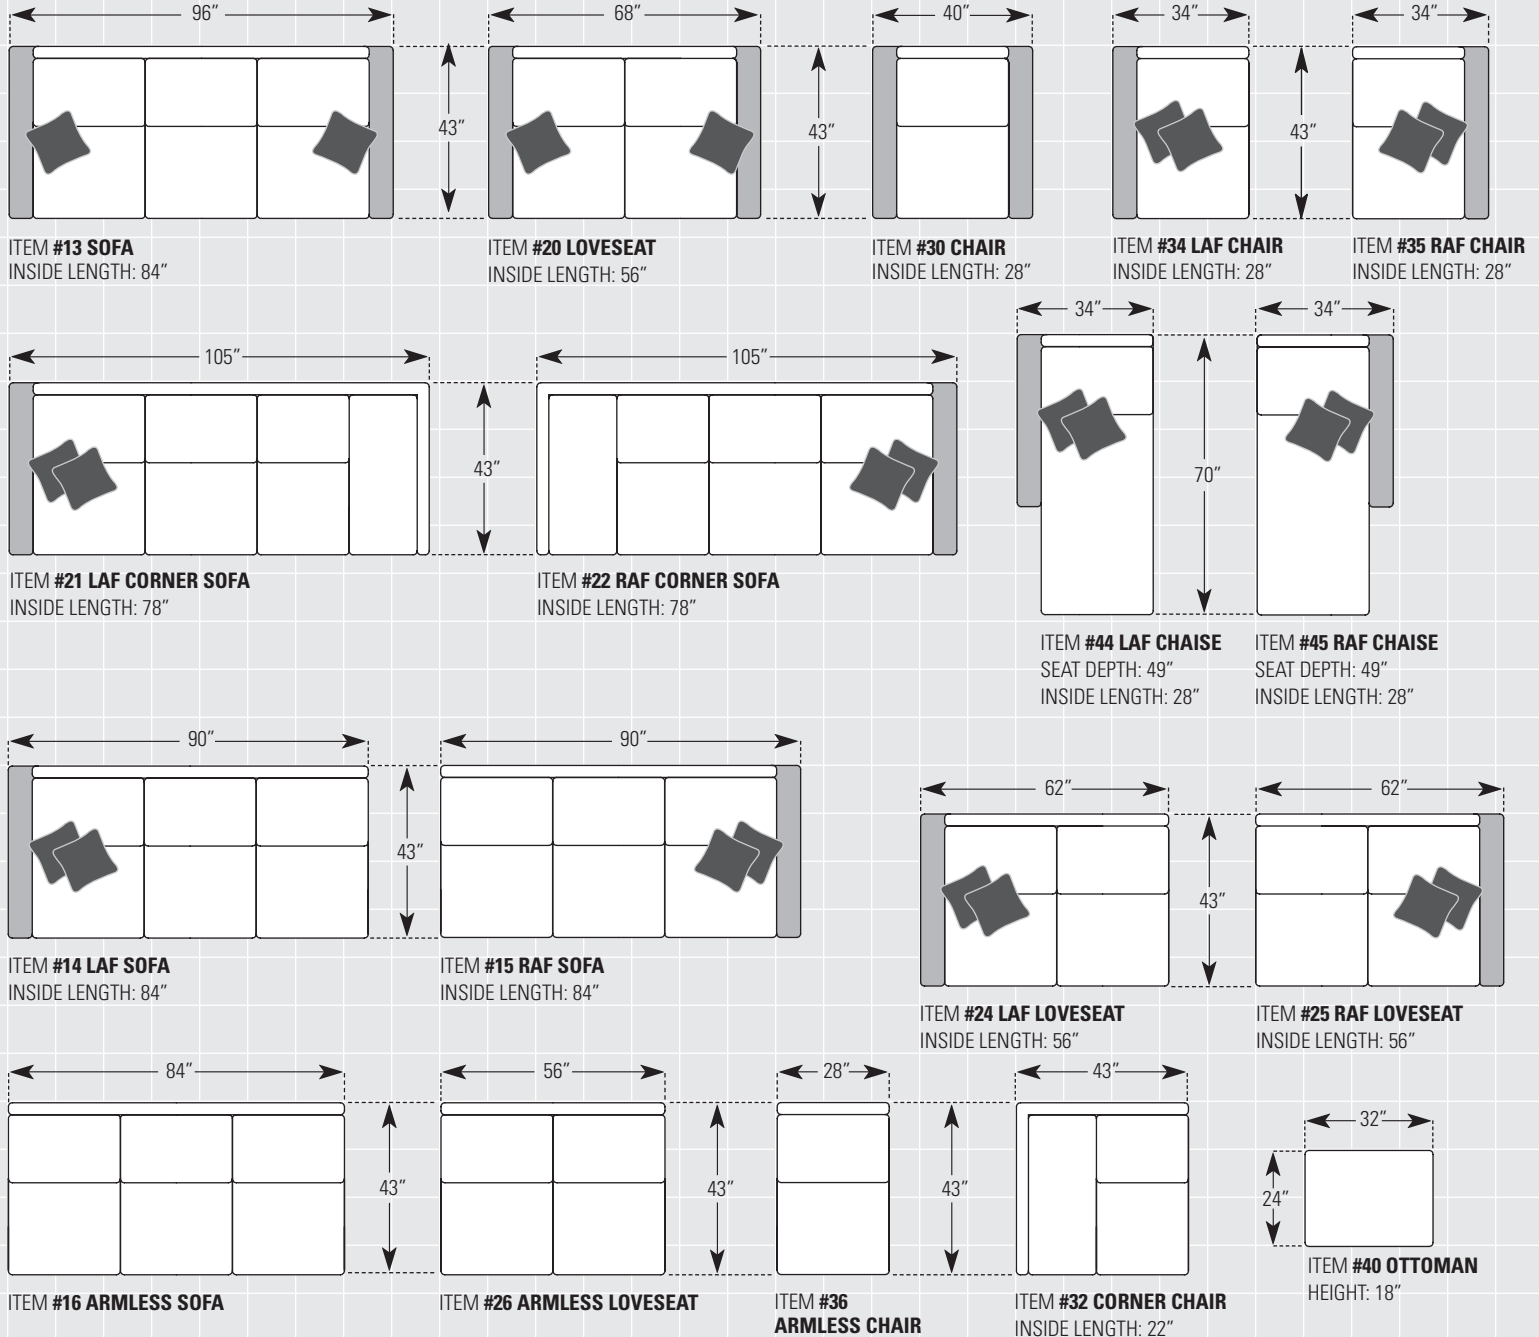

STYLE & COMFORT YOUR WAY

AVAILABLE PIECES | PILLOWS ARE NOT STANDARD ON LEATHER STYLES

245, 255, 275 DIMENSIONS SHOWN

DIMENSION EXCEPTIONS

265: Add 2" per arm to overall frame length. Inside length does not change.

285: Add 3" per arm to overall frame length. Inside length does not change.

Website Version - Not to Scale

LAF = Left Arm Facing, RAF = Right Arm Facing

245, 255, 275 DIMENSIONS SHOWN ABOVE

COMMON DIMENSIONS OF 245, 255, 265, 275, 285

Please see www.smithbrothers.net for style specific dimensions.

OVERALL HEIGHT	39"
SEAT HEIGHT	20"
SEAT DEPTH (EXCEPT CHAISE).....	23"
ARM HEIGHT	24"

Standard Pillows

2 Style #12, 20" pillows without welt cord per fabric sectional piece with an arm. Leather pieces are not standard with pillows.