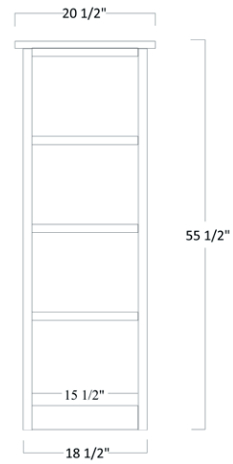

PRODUCT SPECS

HOM 207 4 Drawer File