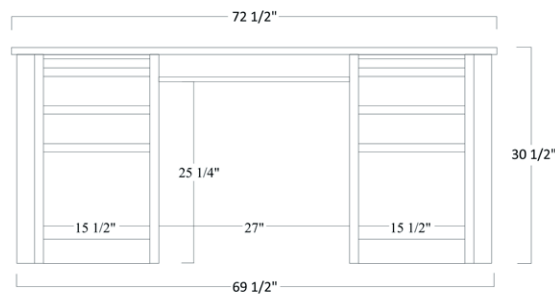

LEX-375

STANDARD FEATURES

Hutch Top Crown Molding with Rope Molding

Corner Edge Detail

CREDENZA
BASE OPTIONS

LEX 303 Credenza

LEX 303 2DW-2DR Credenza

LEX 303 4DW-2DR Credenza