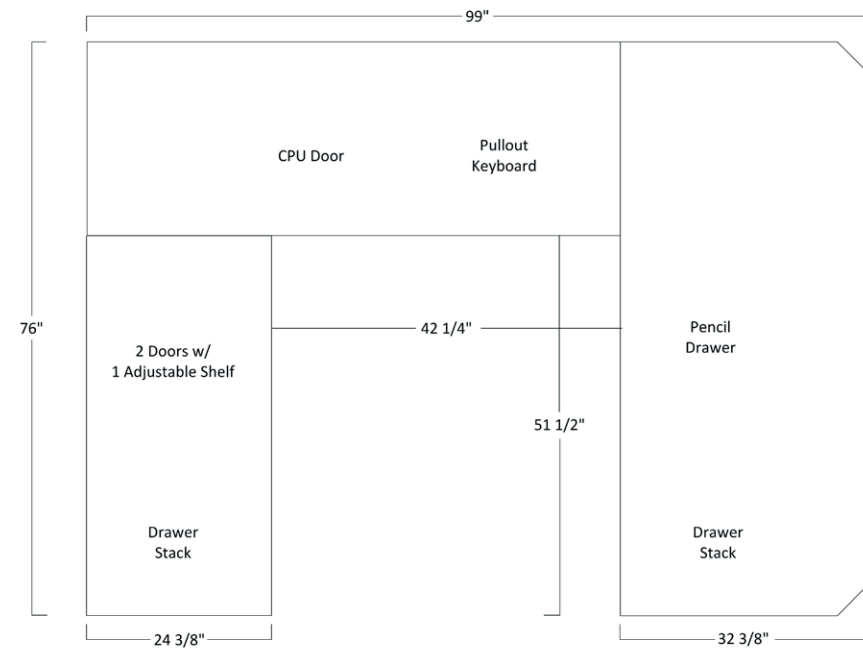

PRODUCT SPECS

MON 1622 U Shape Top