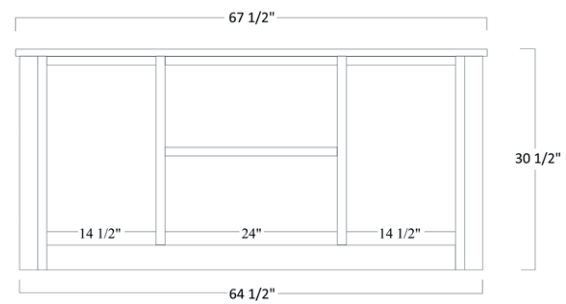

BUC 103 2DW-2DR Credenza