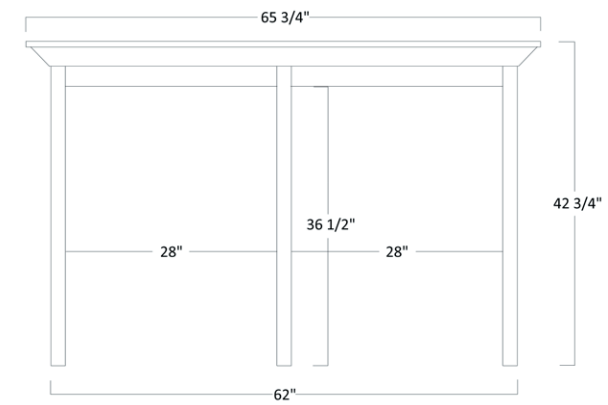

HOM 215 D Lateral Hutch