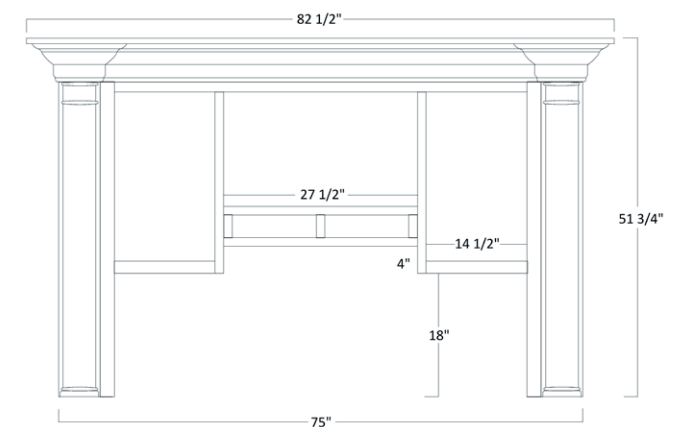

PRODUCT SPECS

PRODUCT SPECS

PAR 1512