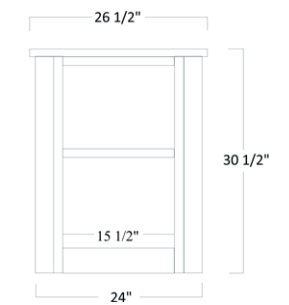

BUC 105 2 Drawer File