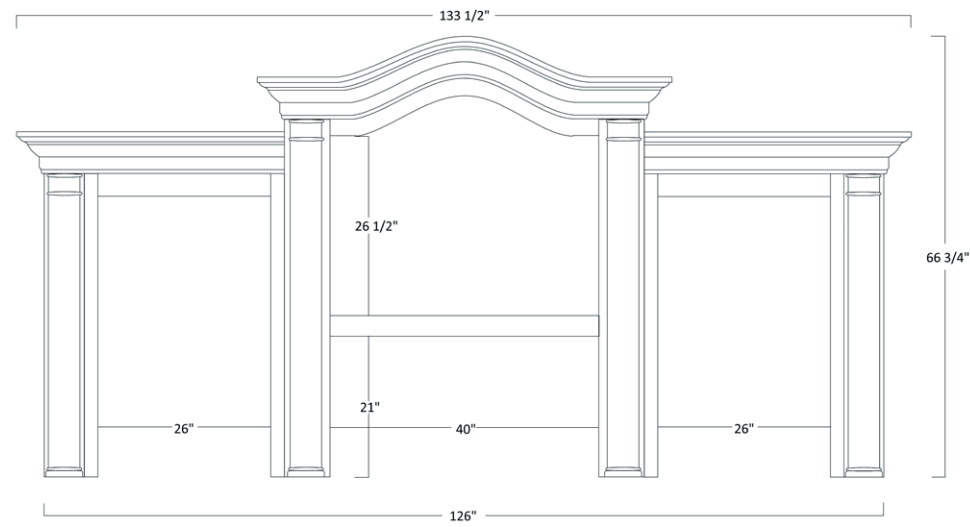

PRODUCT SPECS

PAR 1517 Three Piece Hutch