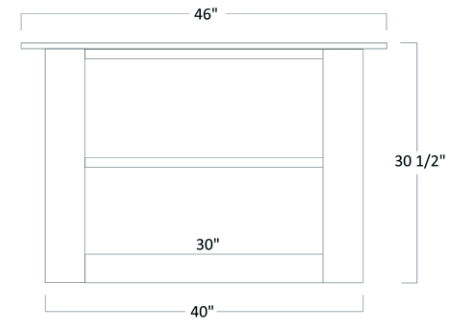

SIG 1704 Lateral