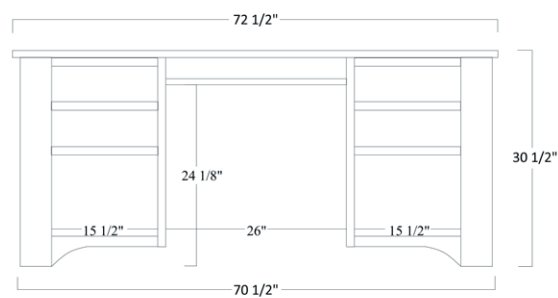

LIN 503 6DW-KN Credenza