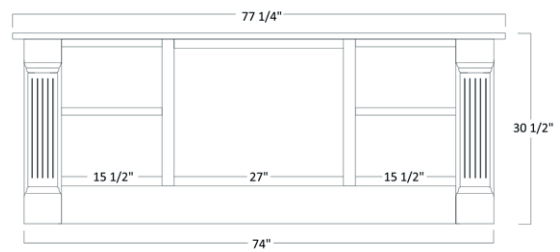

MON 1603 4DW-2DR Credenza