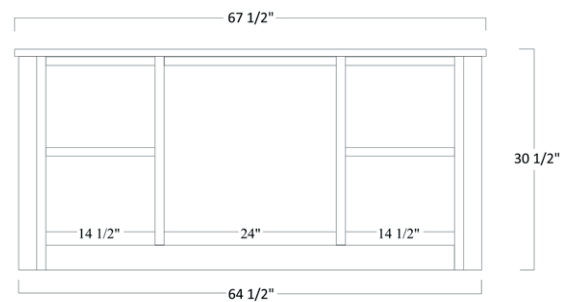

BUC 103 4DW-2DR Credenza