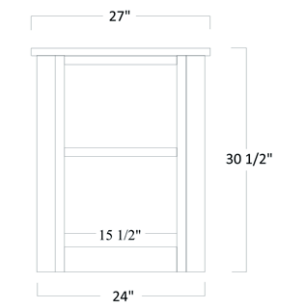

JEF 605 2 Drawer File