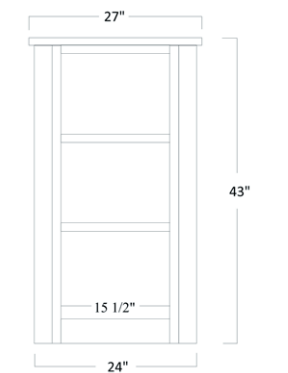

LEX 306 3 Drawer File