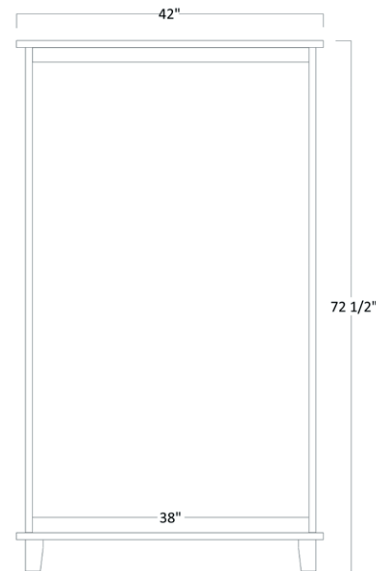

MAN 411 Bookcase