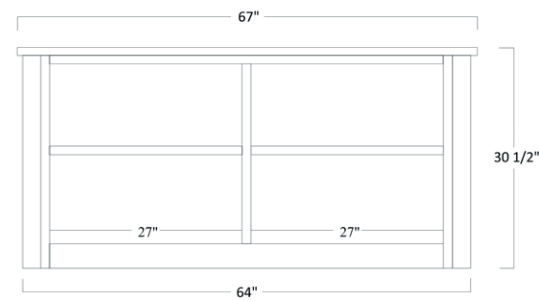

BUC 109 Double Lateral