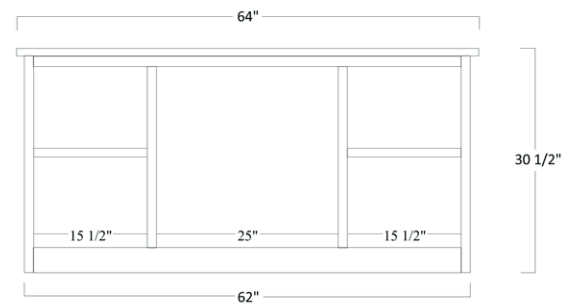

HOM 203 4DW-2DR Credenza