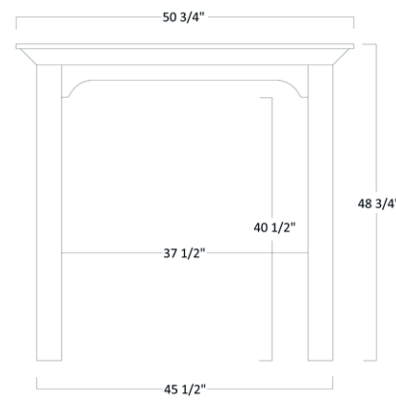

LEX 313 Lateral Hutch