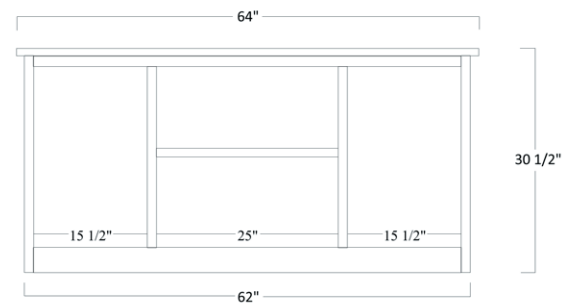

HOM 203 2DW-2DR Credenza