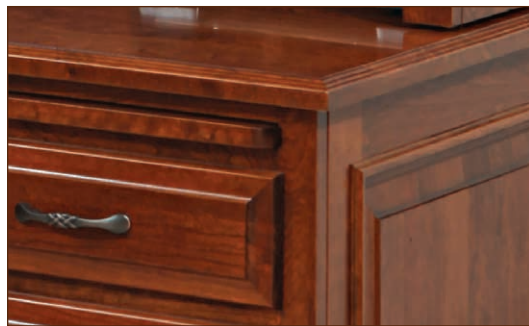

Corner Edge Detail