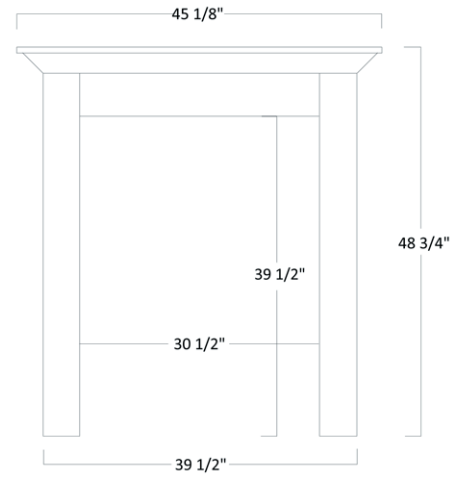

LIN 513 Lateral Hutch