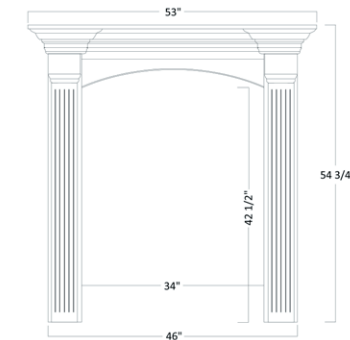

MON 1613 Lateral Hutch