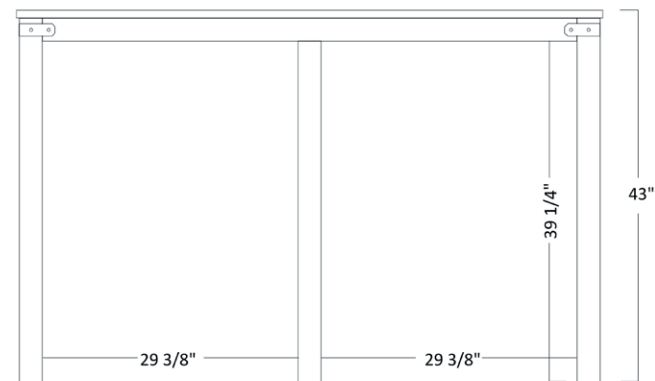

GEO 715 D Lateral Hutch