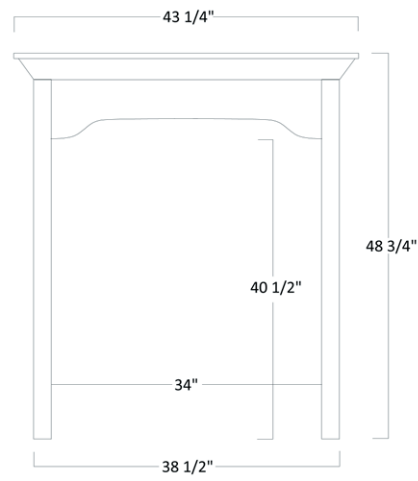

BRID 913 Lateral Hutch