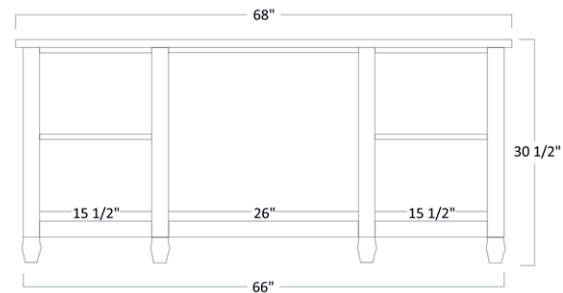

BRID 903 4DW-2DR Credenza