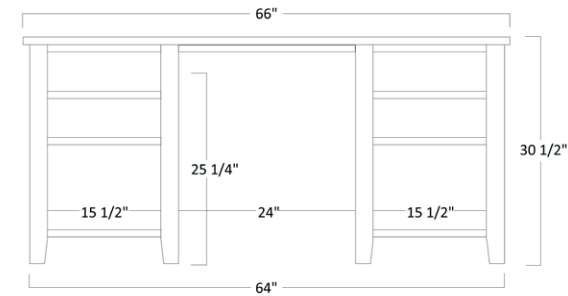

PRODUCT SPECS

MAN 401 Executive Desk

MAN 404 Lateral

MAN 402 Corner Desk

MAN 405 2 Drawer File

MAN 402 Corner Top

MAN 406 3 Drawer File

PRODUCT SPECS