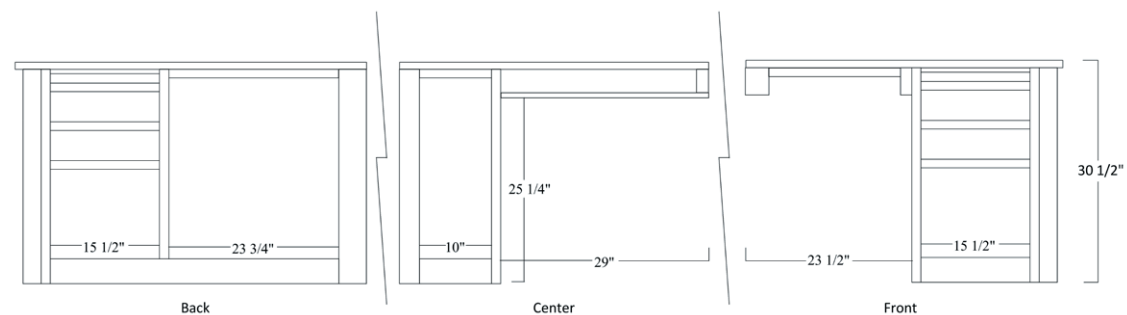

LEX 322 U-Shape