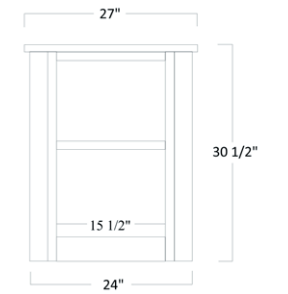

LEX 305 2 Drawer File