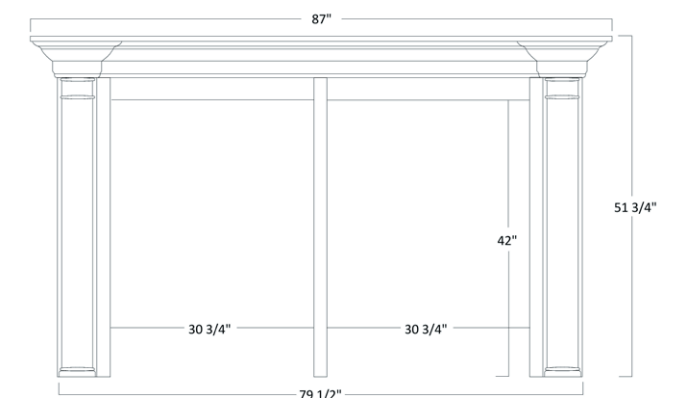

PRODUCT SPECS

PRODUCT SPECS

PAR 1515