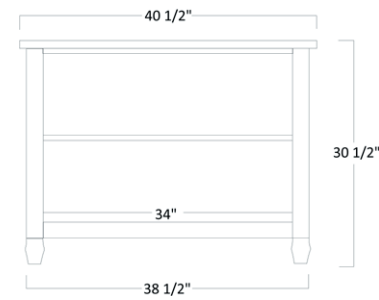

BRID 904 Lateral