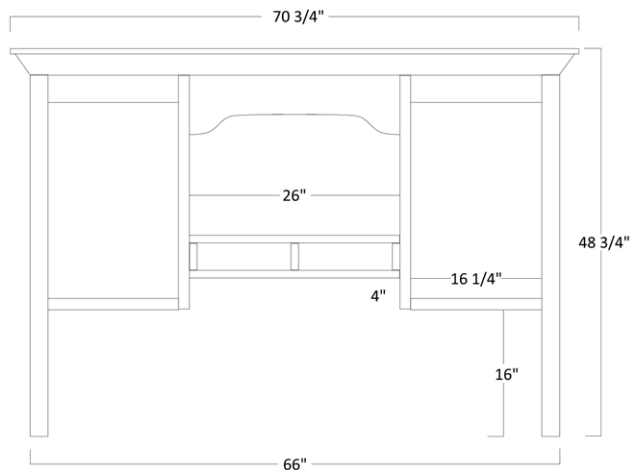

BRID 912 Hutch