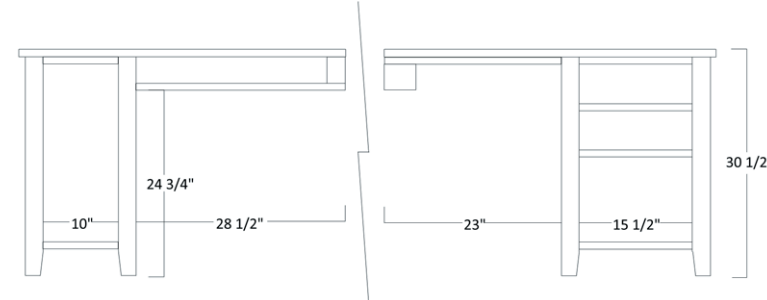

PRODUCT SPECS

MAN 401 Executive Desk

MAN 404 Lateral

MAN 402 Corner Desk

MAN 405 2 Drawer File

MAN 402 Corner Top

MAN 406 3 Drawer File

PRODUCT SPECS