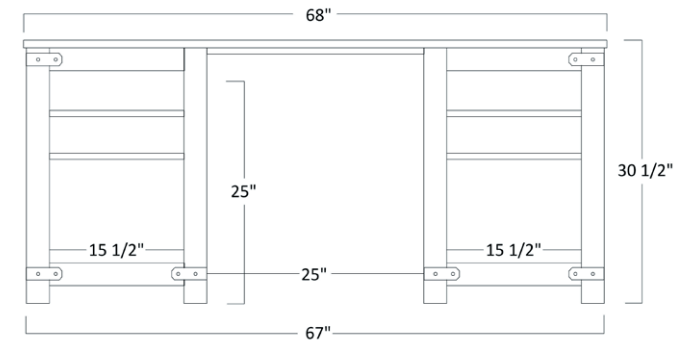

PRODUCT SPECS

701 Executive Desk