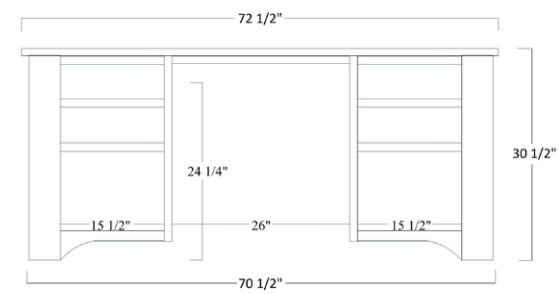

PRODUCT SPECS

LIN 501 Executive Desk