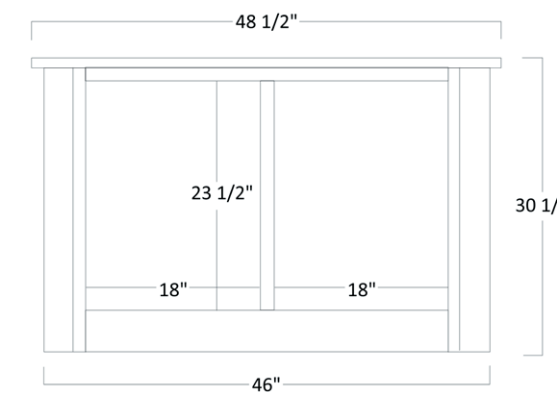

#'s 153-30, 353-30, 553-30, & 653-30