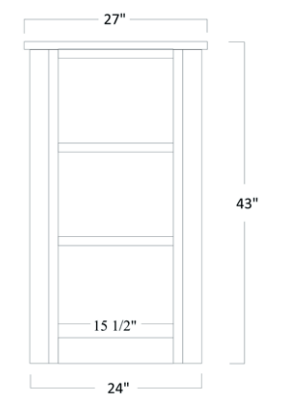

JEF 606 3 Drawer File