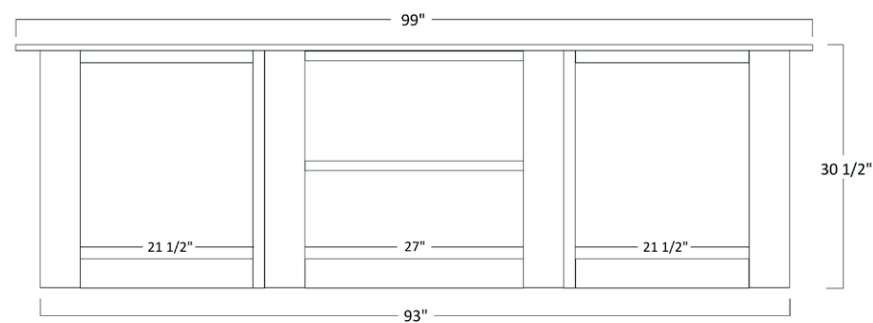

SIG 1720 98 Base