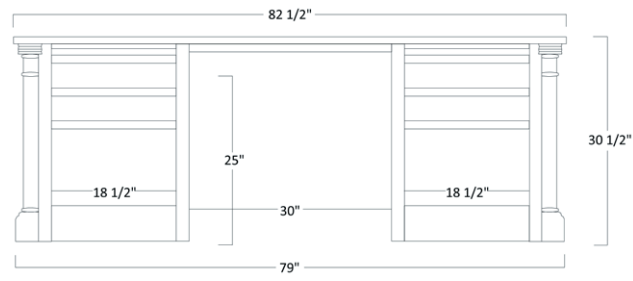

PRODUCT SPECS

PAR 1501 Executive Desk