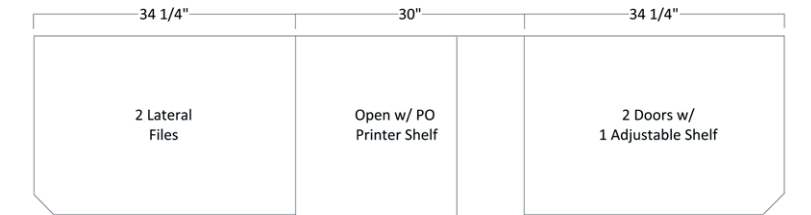

LEX 313 Lateral Hutch

PRODUCT SPECS

LEX 315 Lateral Hutch

LEX 317 3 Piece Hutch

LEX 320 98" Base

LEX 321 Partners Desk

29 1/4" Kneespace

Pencil Drawer
74"
3 Drawer Stack