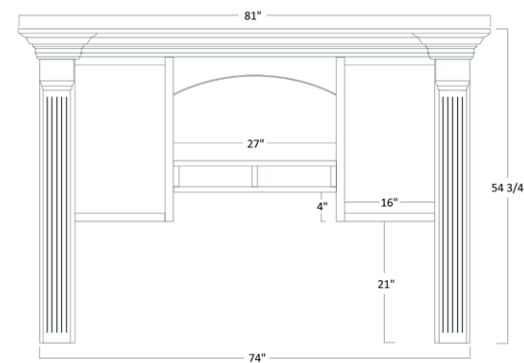

MON 1612 Hutch