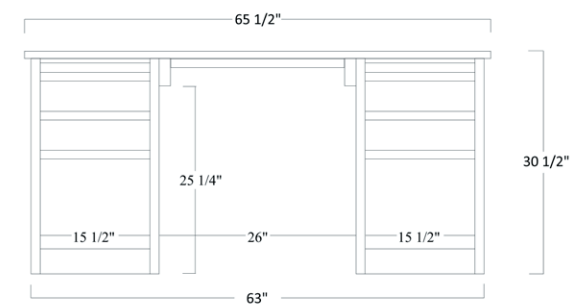

PRODUCT SPECS

HOM 201 Executive Desk