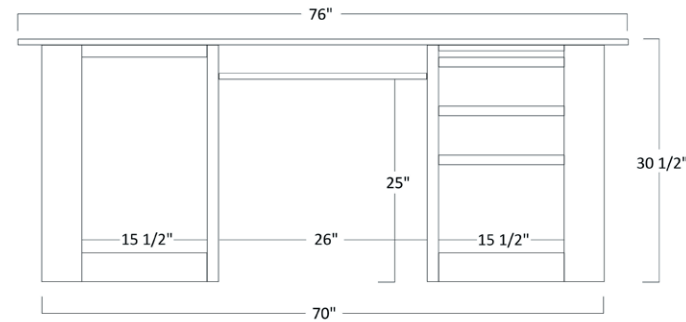

CREDENZA BASE OPTIONS

SIG 1703 Credenza