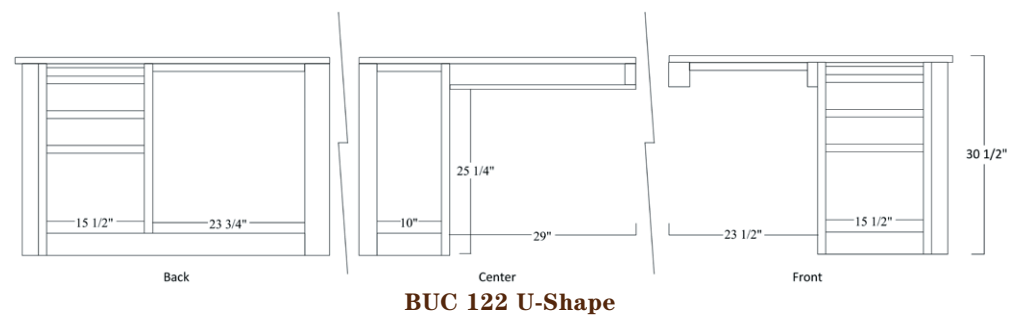

BUC 122 U-Shape