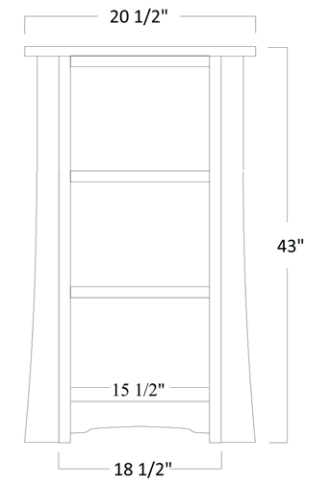

JAM 806 3 Drawer File