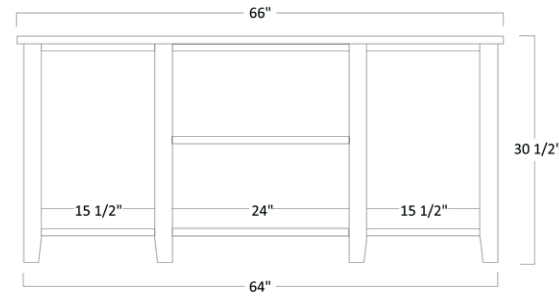

MAN 403 2DW-2DR Credenza