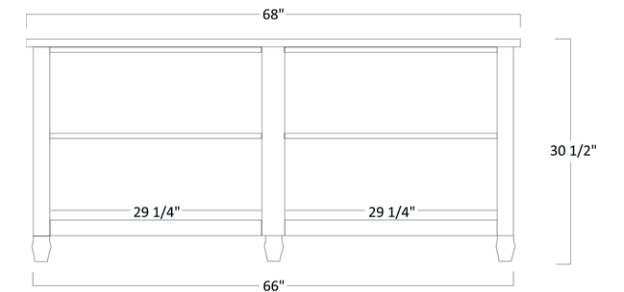

BRID 909 Double Lateral