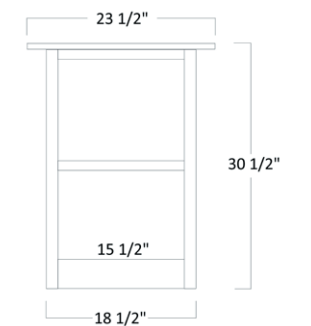

SIG 1705 2 Drw File