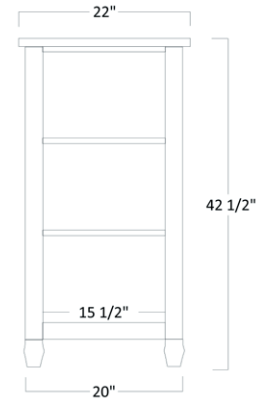

BRID 906 3 Drawer File