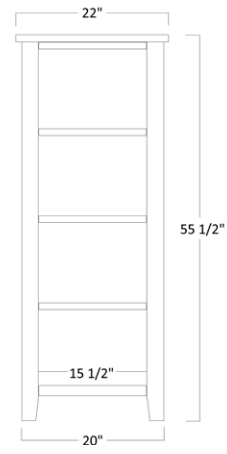

PRODUCT SPECS

MAN 407 4 Drawer File