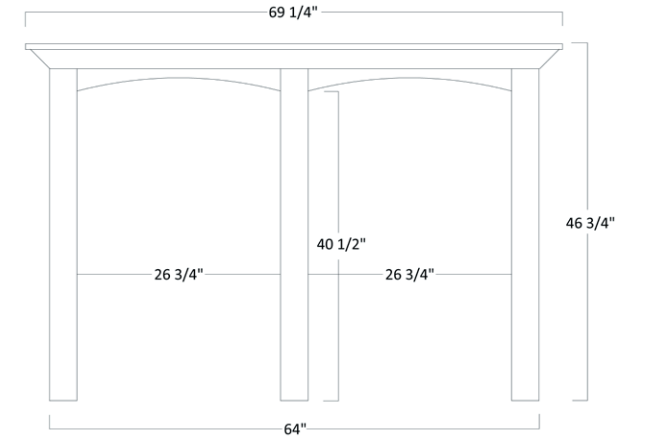

BUC 115 D Lateral Hutch