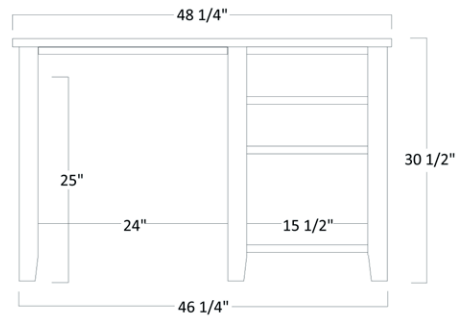

MAN 408 Workstation