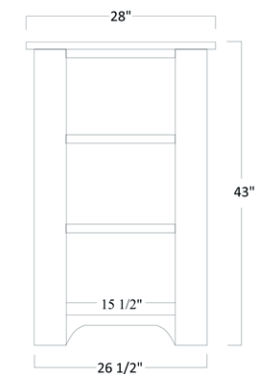

PRODUCT SPECS

LIN 501 Executive Desk

LIN 504 Lateral

LIN 502 Corner Desk

LIN 505 2 Drawer File

LIN 502 Corner Top

LIN 506 3 Drawer File

PRODUCT SPECS