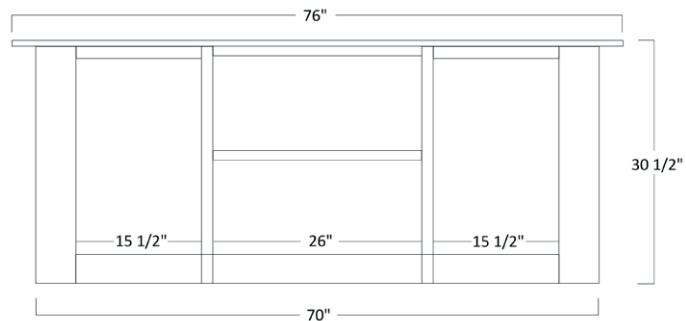

SIG 1703 2DW-2DR Credenza