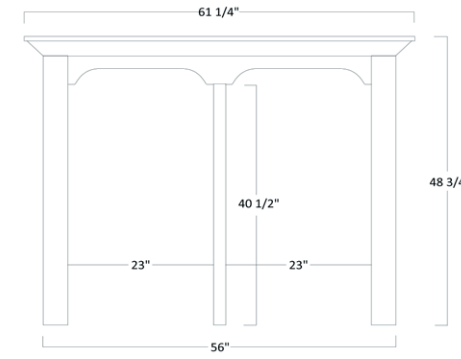

PRODUCT SPECS

LEX 315 Lateral Hutch