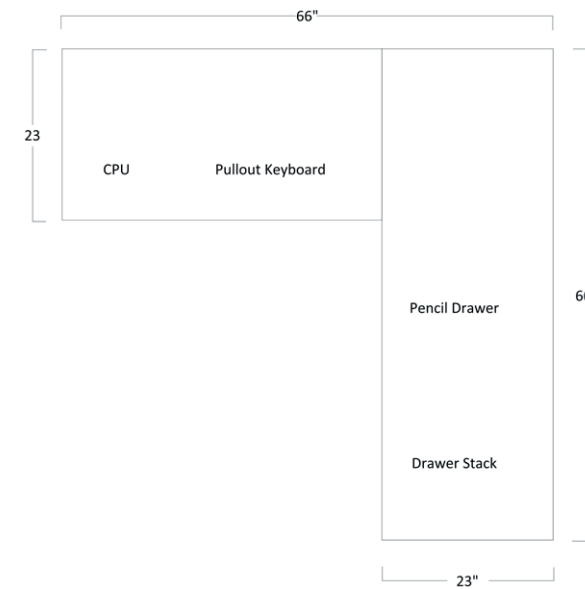

PRODUCT SPECS

MAN 401 Executive Desk

MAN 404 Lateral

MAN 402 Corner Desk

MAN 405 2 Drawer File

MAN 402 Corner Top

MAN 406 3 Drawer File

PRODUCT SPECS