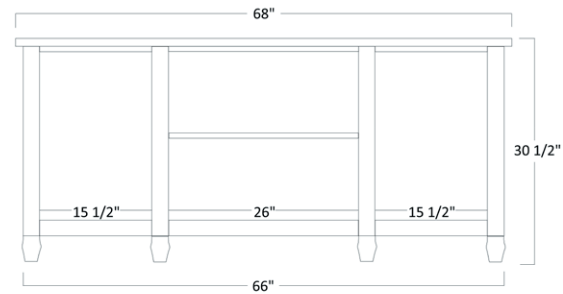

BRID 903 2DW-2DR Credenza