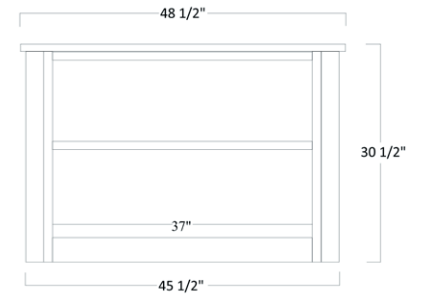

LEX 304 Lateral