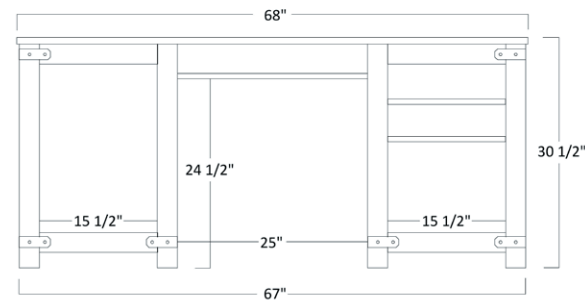

CREDENZA BASE OPTIONS

703 Credenza