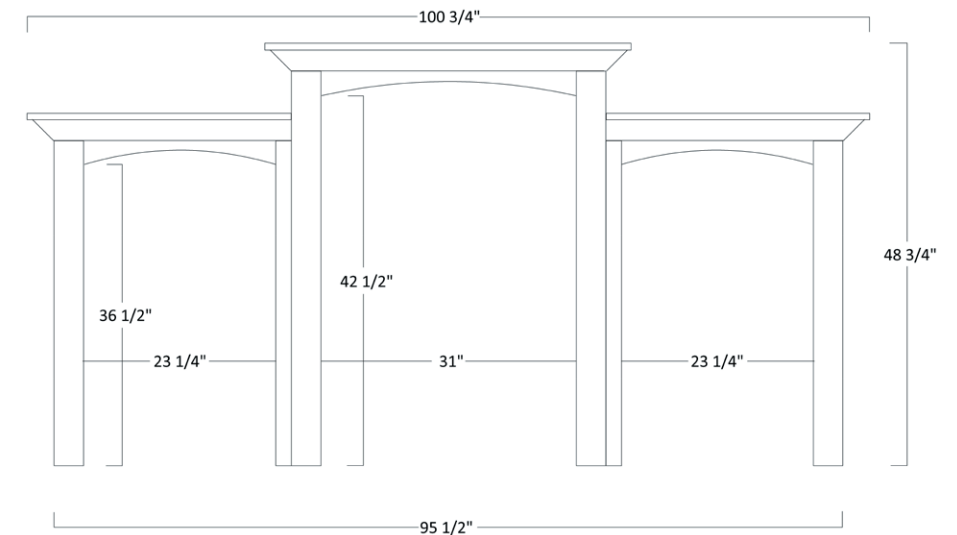

BUC 117 3 Piece Hutch