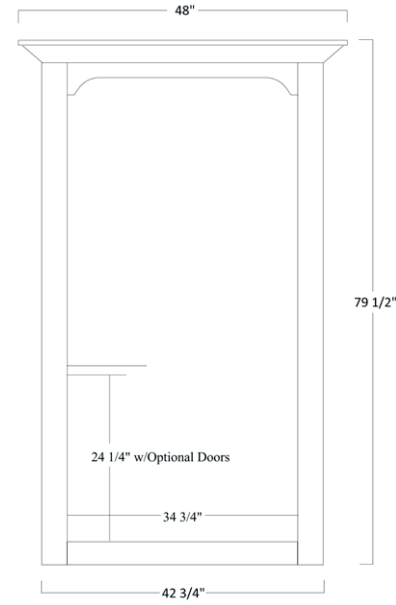

PRODUCT SPECS

LEX 311 Bookcase