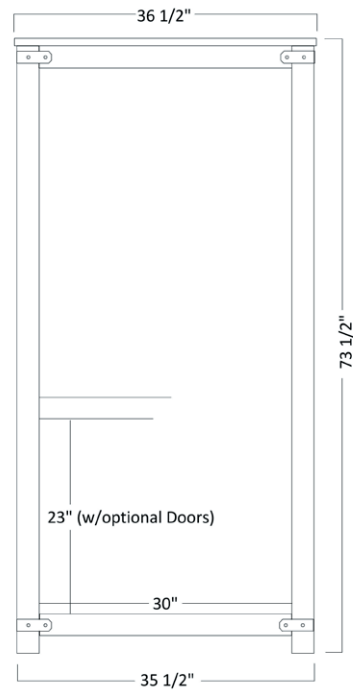

711 Bookcase