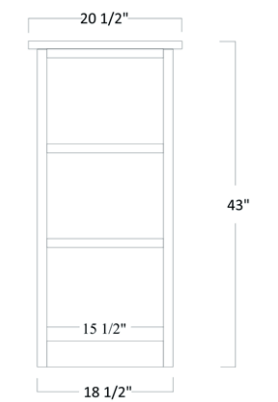

LIB 1306 3 Drawer File