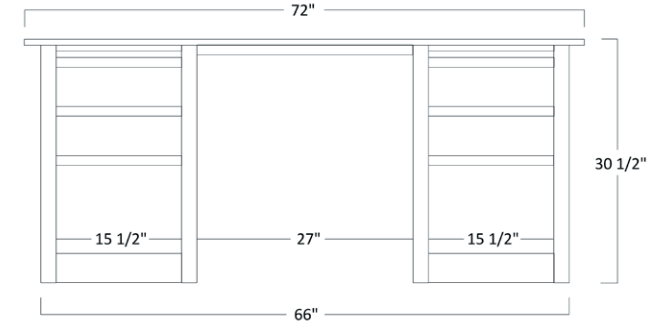

PRODUCT SPECS

SIG 1701 Executive