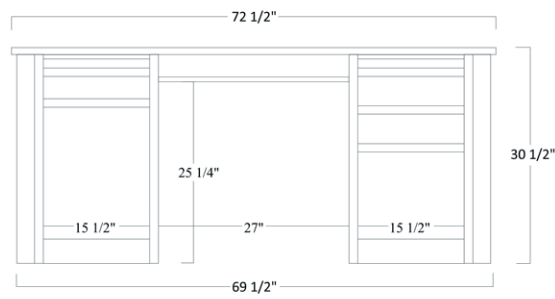

LEX-375

STANDARD FEATURES

Hutch Top Crown Molding with Rope Molding

Corner Edge Detail

CREDENZA
BASE OPTIONS

LEX 303 Credenza

LEX 303 2DW-2DR Credenza

LEX 303 4DW-2DR Credenza