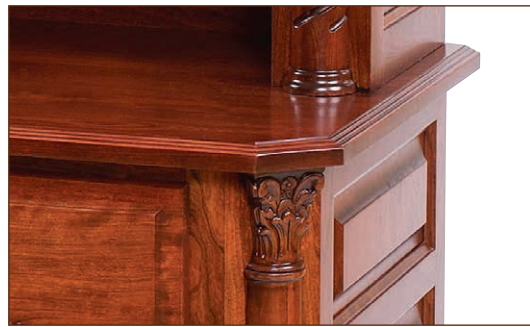

Corner Edge Detail