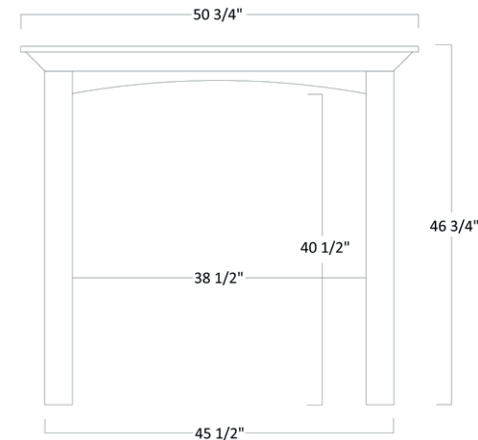

BUC 113 Lateral Hutch