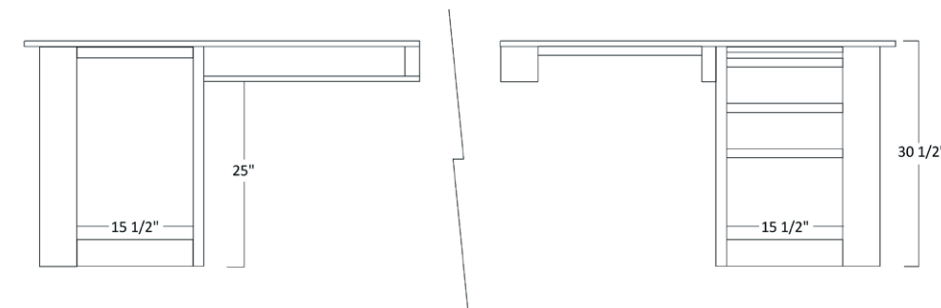

SIG 1702 Corner