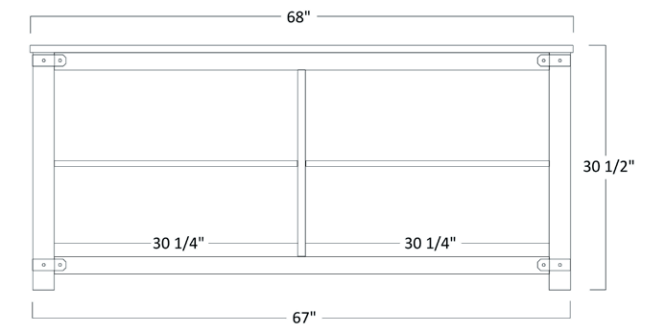

GEO 709 Double Lateral