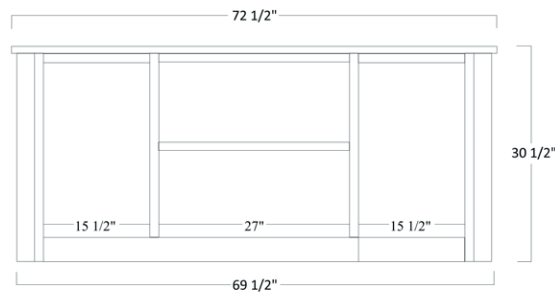

LEX 303 2DW-2DR Credenza