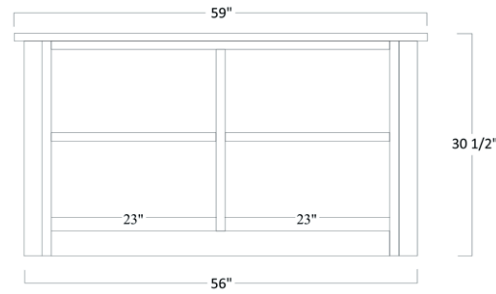

LEX 302 Corner Top

LEX 306 3 Drawer File

PRODUCT SPECS

LEX 307 4 Drawer File

LEX 311 Bookcase

LEX 309 Double Lateral

LEX 312 Hutch

LEX 310 Double Base