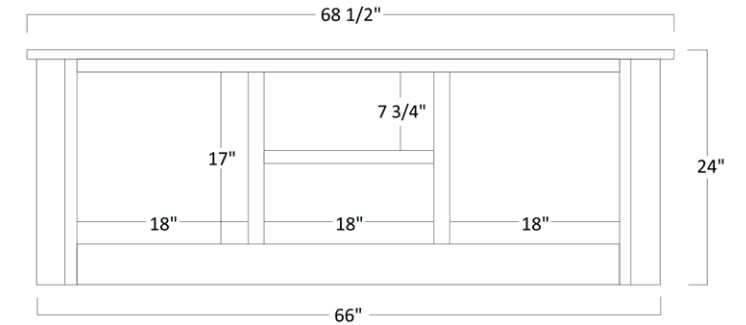

#'s 152, 352, 552, & 652