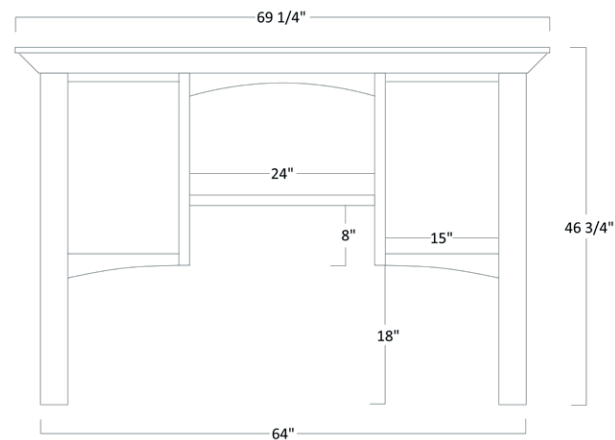

BUC 112 Hutch