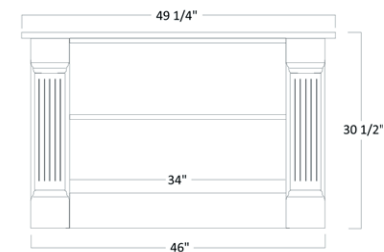

MON 1604 Lateral