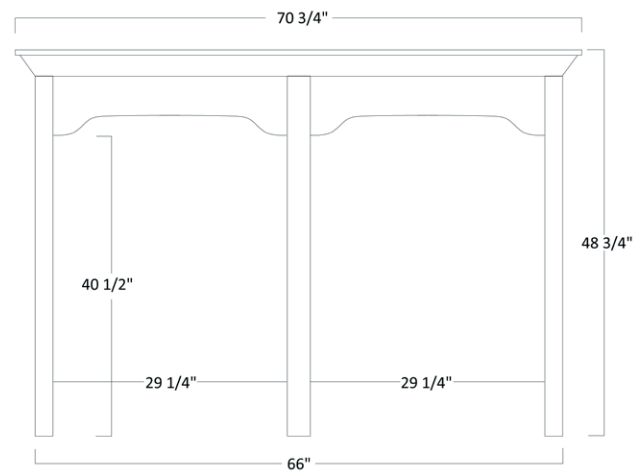

BRID 915 Workstation Hutch