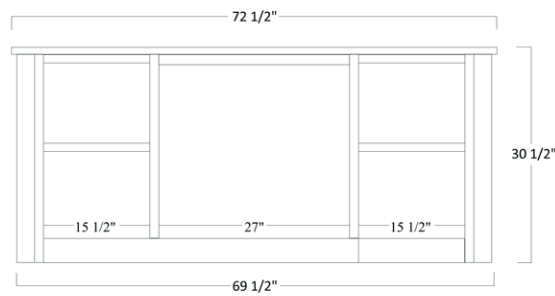

LEX 303 4DW-2DR Credenza