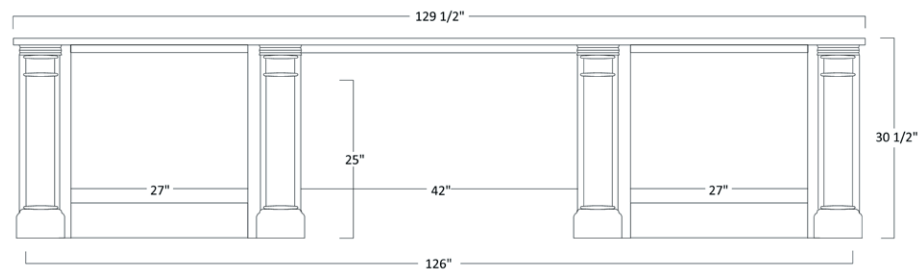

PAR 1520 Credenza

MONTEREAU

series

MONTEREAU

series

With its ornate carvings and accentuated paneling, this French country inspired set alludes to the bespoke elegance and romanticism found along the waterfront of the river Seine. One of our most refined sets, the Montereau will take you to places even Rimbaud would appreciate.