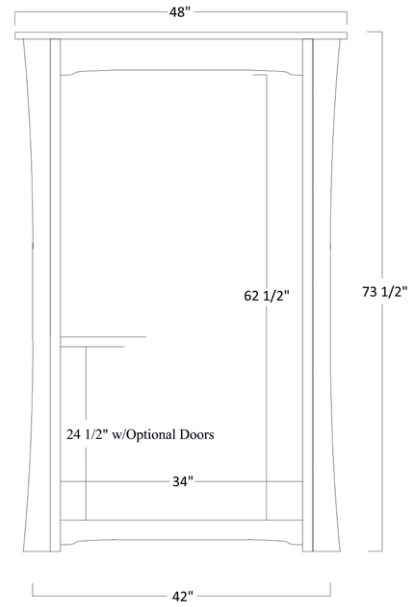

JAM 811 Bookcase