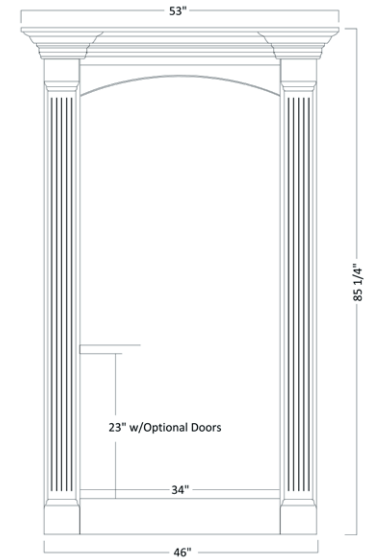

MON 1611 Bookcase