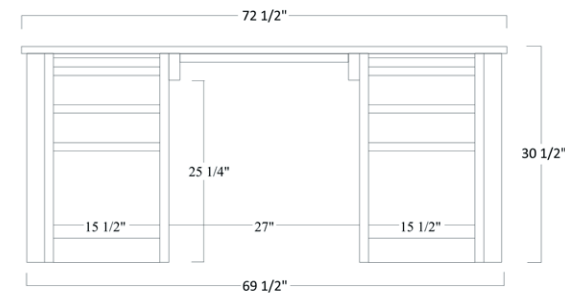

PRODUCT SPECS

LEX 301 Executive Desk