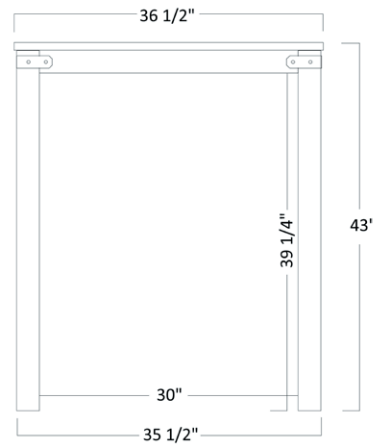

713 Lateral Hutch