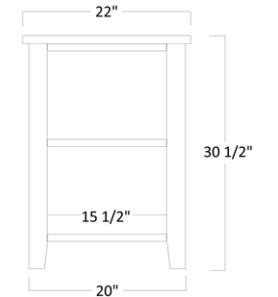

PRODUCT SPECS

MAN 401 Executive Desk

MAN 404 Lateral

MAN 402 Corner Desk

MAN 405 2 Drawer File

MAN 402 Corner Top

MAN 406 3 Drawer File

PRODUCT SPECS