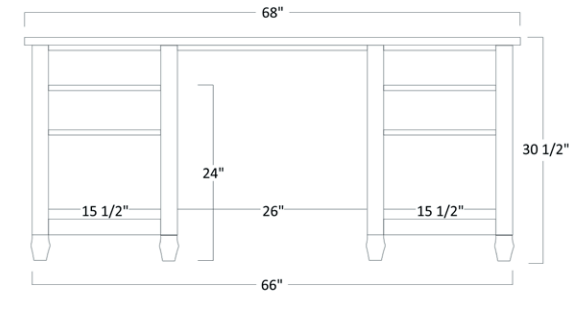

Bridgeport Series

PRODUCT SPECS

BRID 901 Executive Desk