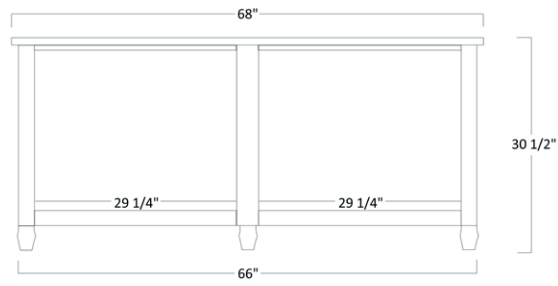

Bridgeport Series

PRODUCT SPECS

BRID 910 Double Base