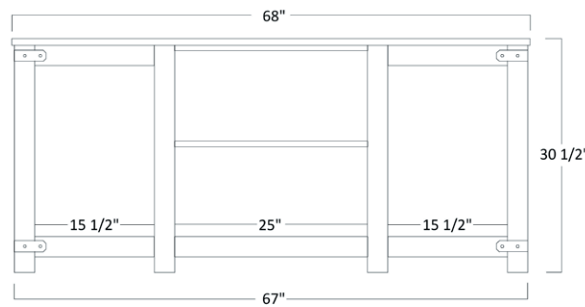

STANDARD FEATURES

OPTIONAL FEATURES

CREDENZA BASE OPTIONS

703 2W-2DR

PRODUCT SPECS