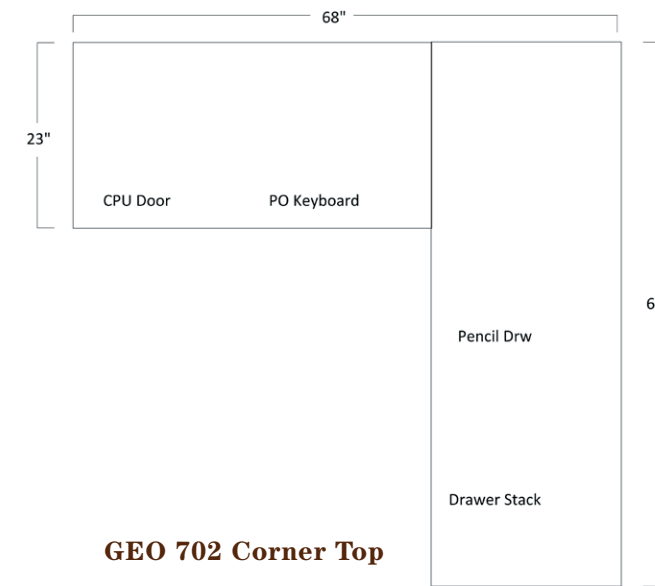

GEO 702 Corner Top