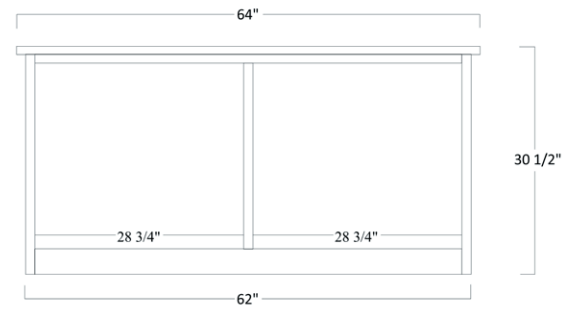

HOM 210 Double Base