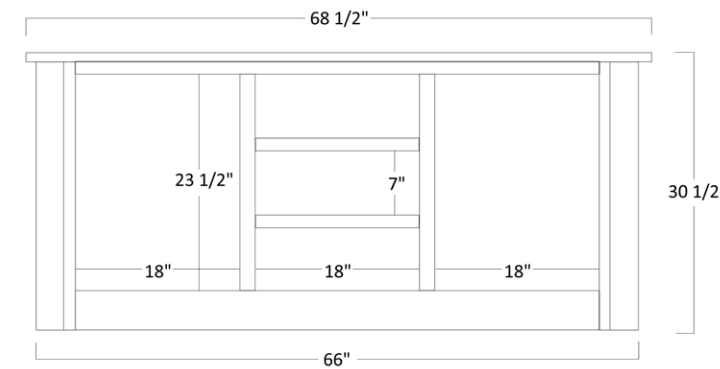

#'s 154-30, 354-30, 554-30
654-30, 754-30, & 954-30