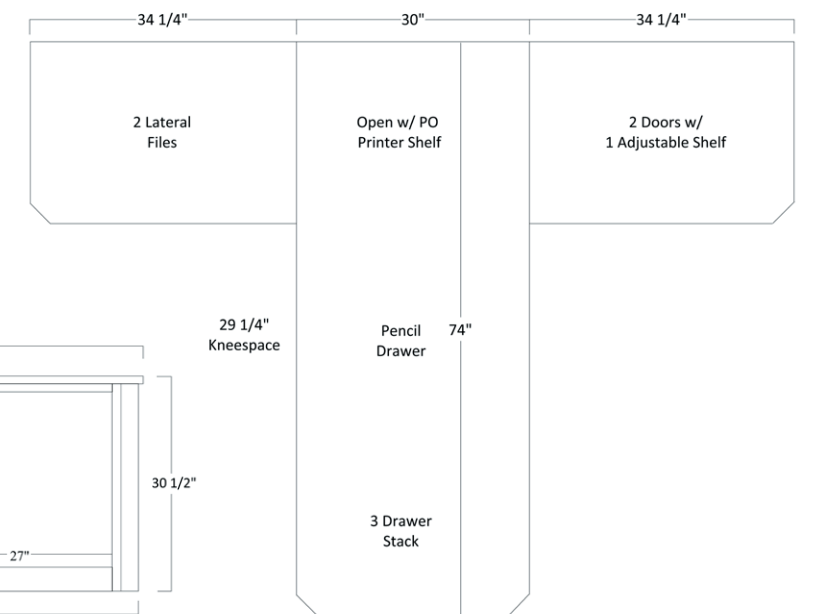

JEF 621 Partners Desk

JEF 621 Partner Top

PRODUCT SPECS

JEF 622 U-Shape Top

JEF 622 U-Shape Desk

GEORGETOWN

series

GEORGETOWN *series*