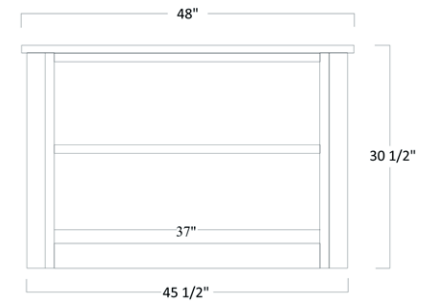

BUC 104 Lateral