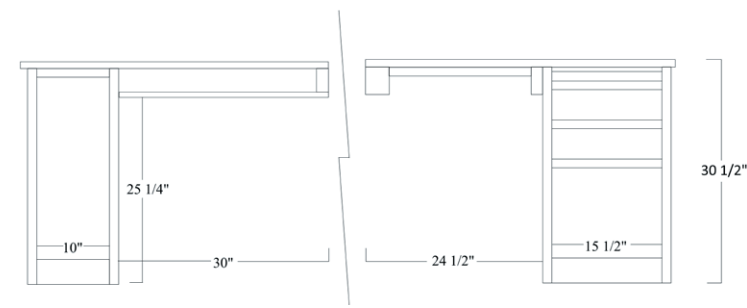

HOM 202 Corner Desk