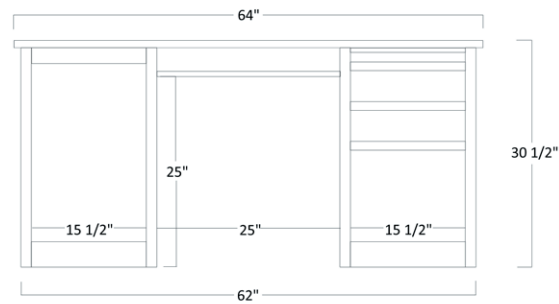

CREDENZA
BASE OPTIONS

LIB 1303 Credenza