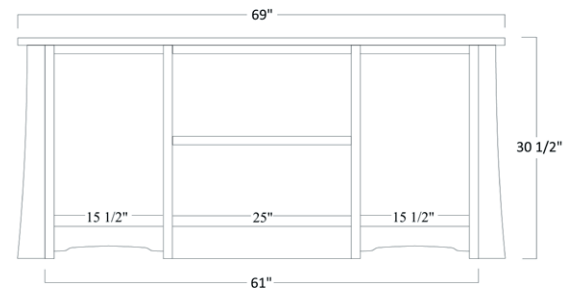

JAM 803 2DW-2DR Credenza