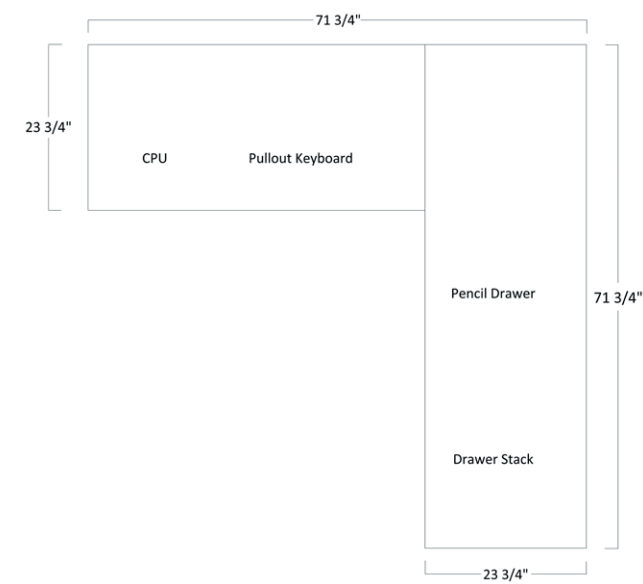

PRODUCT SPECS

LIN 501 Executive Desk

LIN 504 Lateral

LIN 502 Corner Desk

LIN 505 2 Drawer File

LIN 502 Corner Top

LIN 506 3 Drawer File

PRODUCT SPECS