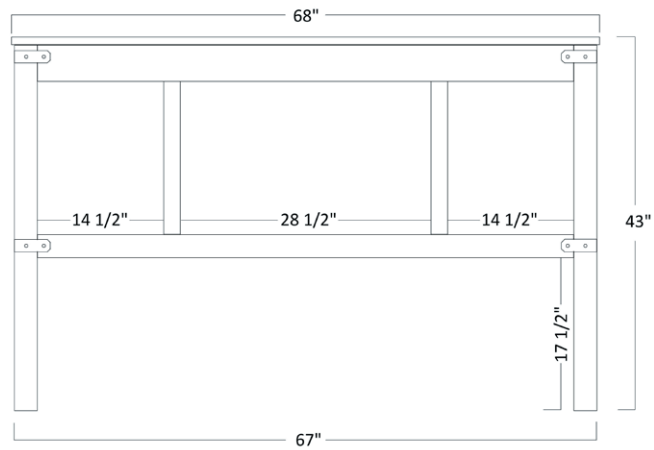

712 Credenza Hutch