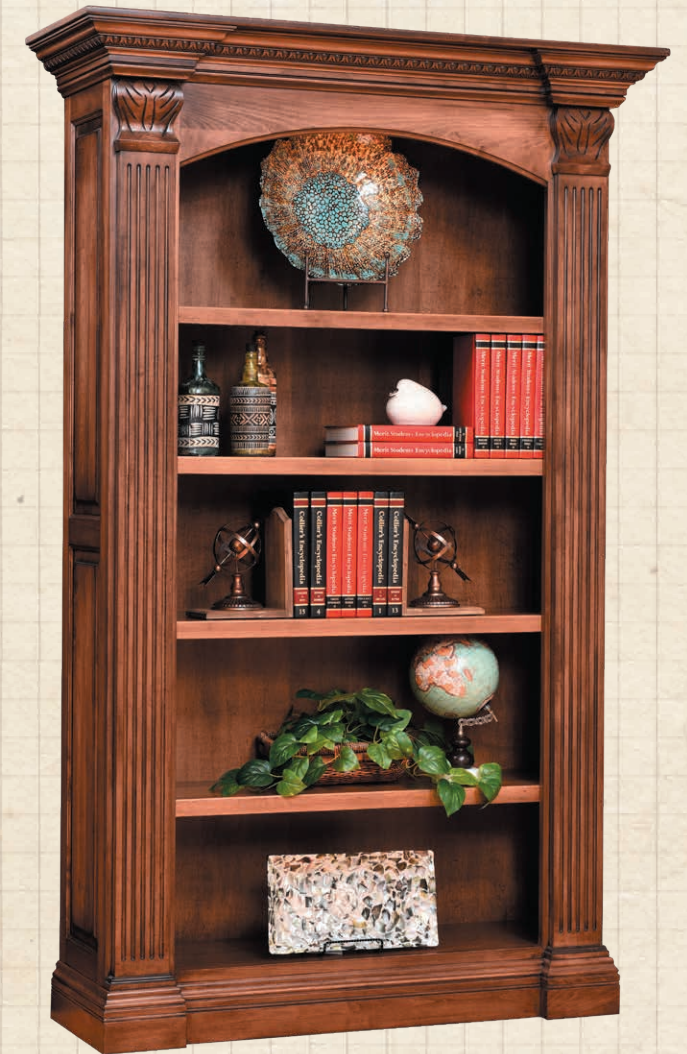

BOOKCASE

MON-1611 - Bookcase - 85¼"H x 53"W x 18¾"D

MON 1611 BOOKCASE OPTIONS

Part Number	Item Description
2DRS	2 Doors in Bottom of Bookcase
LEDLI	LED Puck Light w/ Dimmer