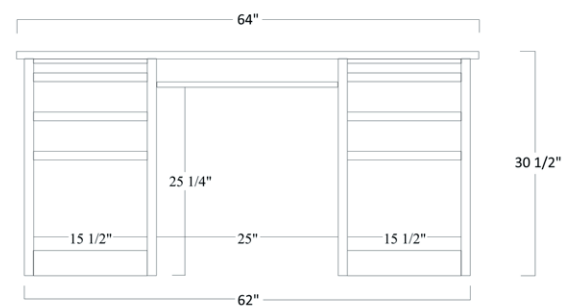

HOM 203 6DW-KN Credenza