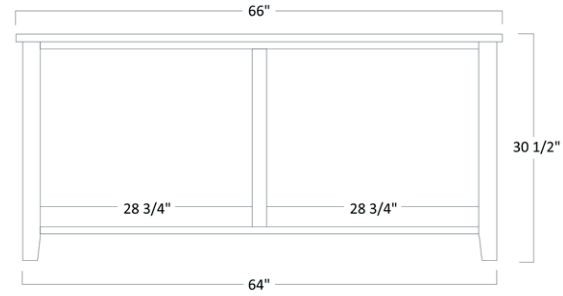

MAN 410 Double Base