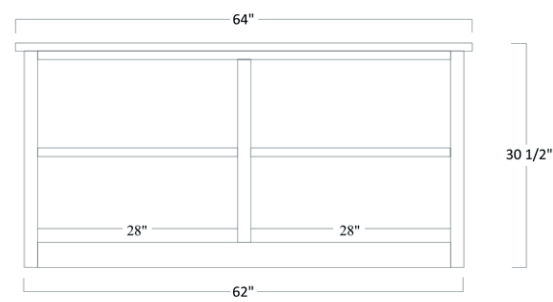

HOM 209 Double Lateral