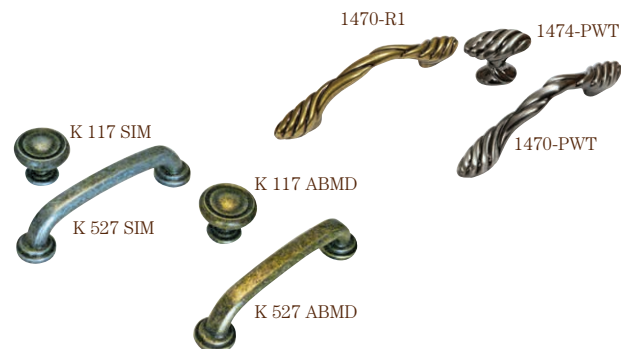

Shown with Optional Stone Finish Columns, Without Flutes

STANDARD FEATURES

Hutch Top Detail

Corner Edge Detail

OPTIONAL FEATURES

Stone Finish Columns

Standard With Flutes

Without Flutes