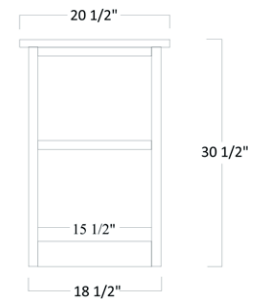

LIB 1305 2 Drawer File