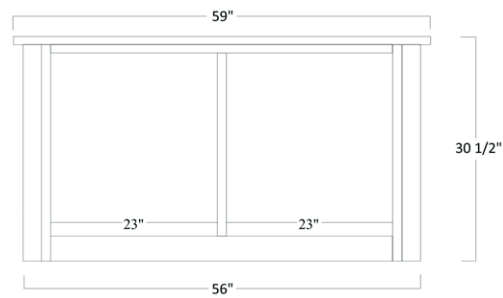

LEX 302 Corner Top

LEX 306 3 Drawer File

PRODUCT SPECS

LEX 307 4 Drawer File

LEX 311 Bookcase

LEX 309 Double Lateral

LEX 312 Hutch

LEX 310 Double Base