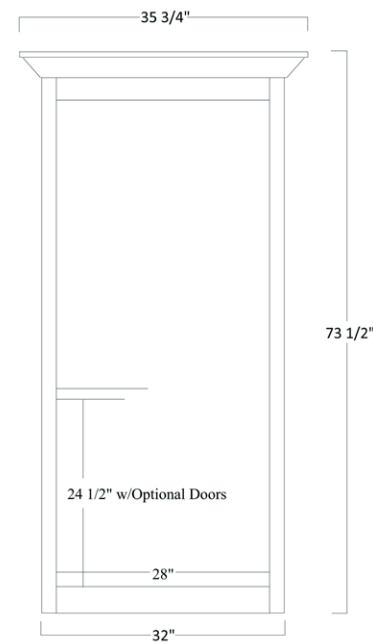

HOM 211 Bookcase