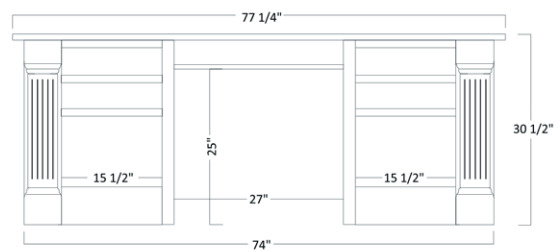

MON 1603 6DW-KN Credenza