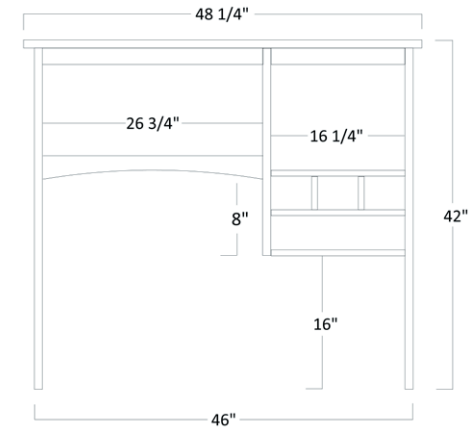

MAN 414 Workstation Hutch