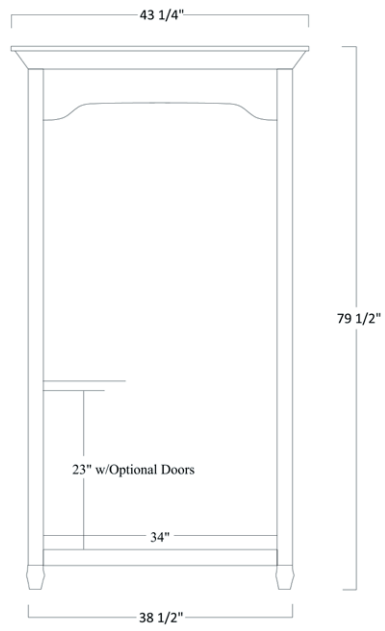

BRID 911 Bookcase