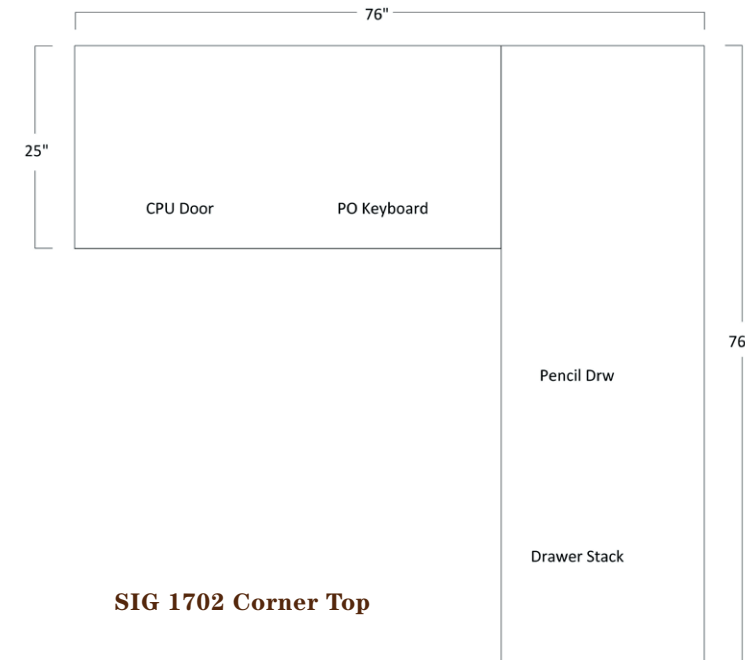

SIG 1702 Corner Top