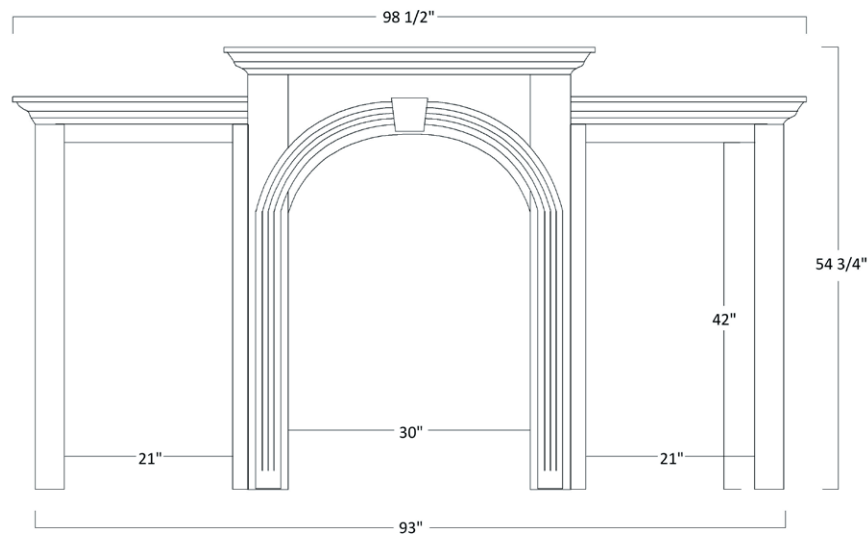

SIG 1717 3 Pc Hutch