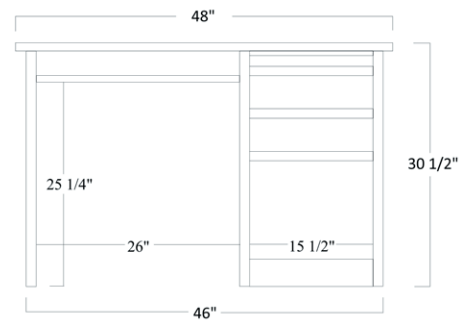

HOM 208 Workstation