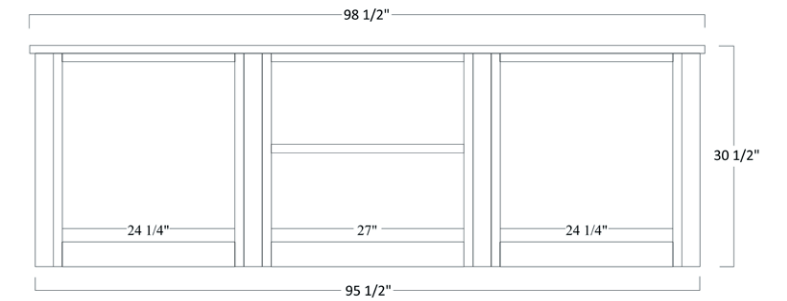

LEX 313 Lateral Hutch

PRODUCT SPECS

LEX 315 Lateral Hutch

LEX 317 3 Piece Hutch

LEX 320 98" Base

LEX 321 Partners Desk

29 1/4" Kneespace

Pencil Drawer
74"
3 Drawer Stack