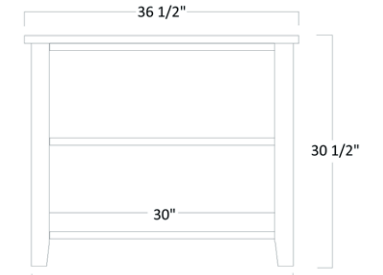

MAN 404 Lateral