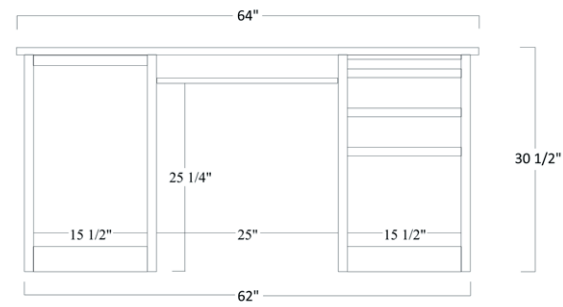

CREDENZA BASE OPTIONS

HOM 203 Credenza