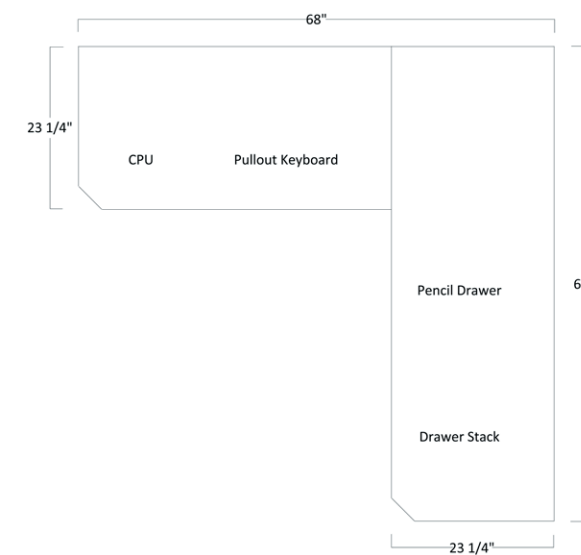

BUC 102 Corner Top