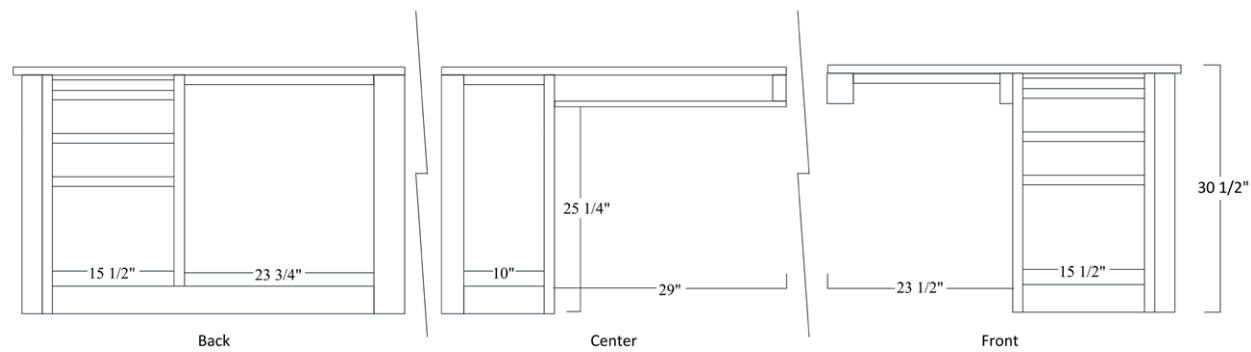

JEF 621 Partners Desk

JEF 621 Partner Top

PRODUCT SPECS

JEF 622 U-Shape Top

JEF 622 U-Shape Desk

GEORGETOWN

series

GEORGETOWN *series*