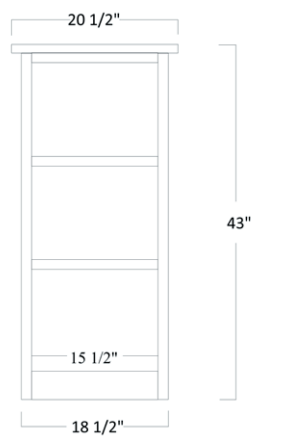

HOM 206 3 Drawer File