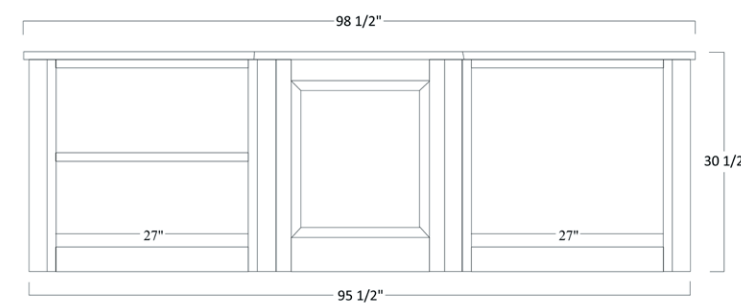

LEX 313 Lateral Hutch

PRODUCT SPECS

LEX 315 Lateral Hutch

LEX 317 3 Piece Hutch

LEX 320 98" Base

LEX 321 Partners Desk

29 1/4" Kneespace

Pencil Drawer
74"
3 Drawer Stack