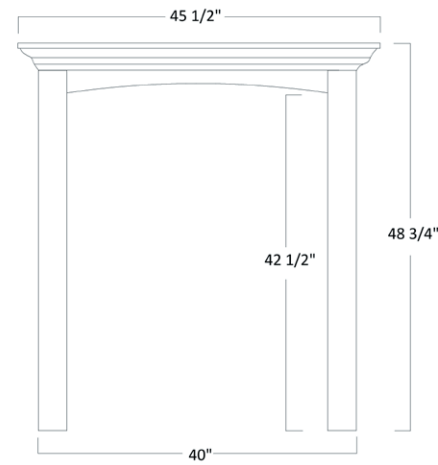

SIG 1713 Lateral Hutch