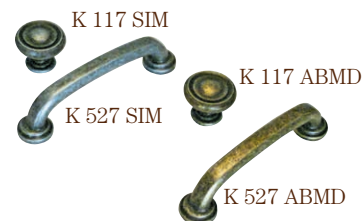

Jefferson Series