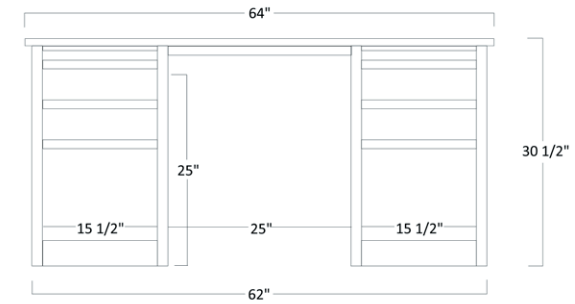

PRODUCT SPECS

LIB 1301 Executive Desk