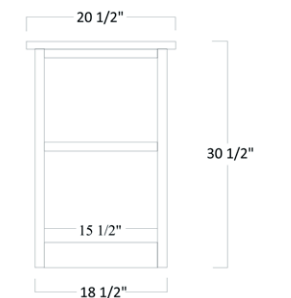

HOM 205 2 Drawer File