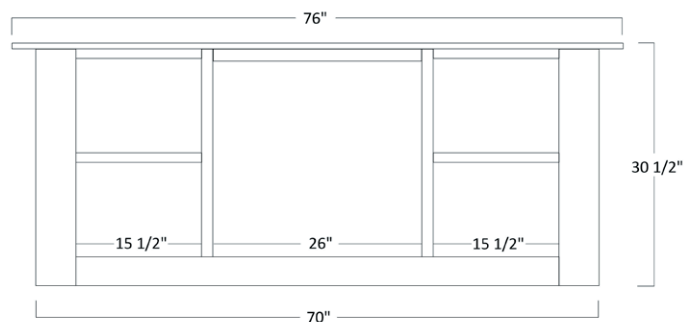

SIG 1703 4DW-2DR Credenza