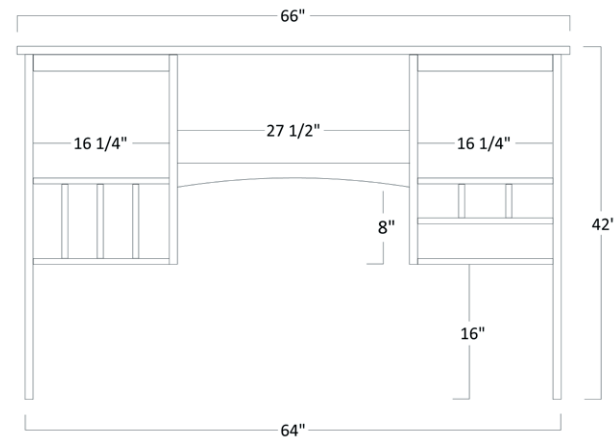

MAN 412 Hutch