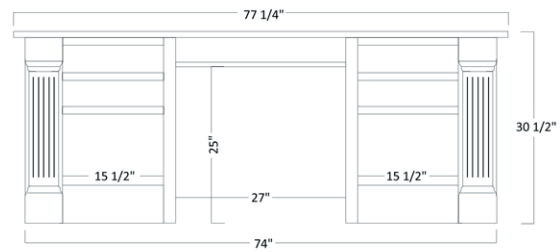

CREDENZA
BASE OPTIONS

MON 1603 Credenza