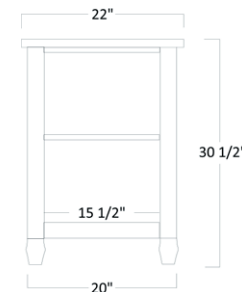

BRID 905 2 Drawer File