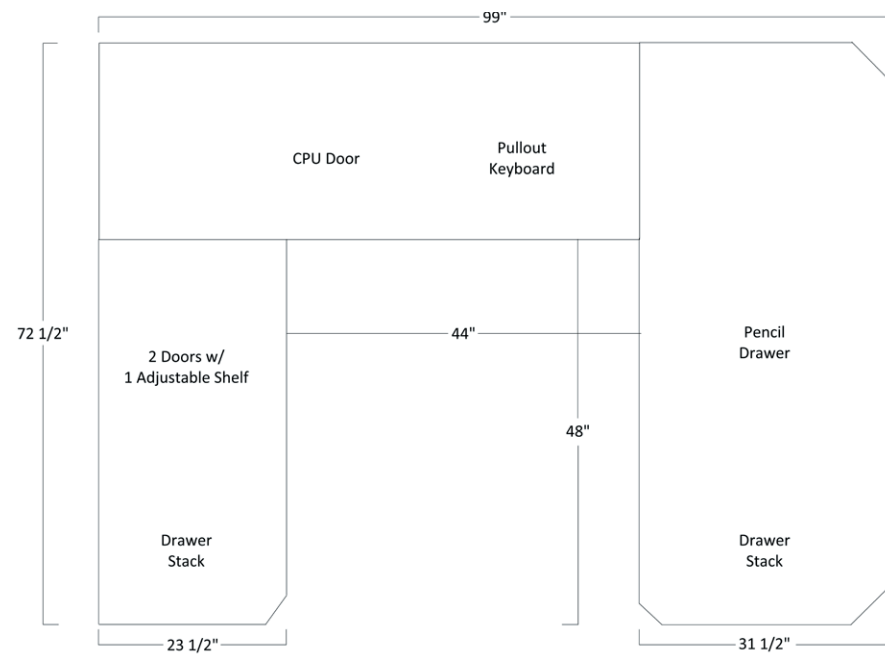

PRODUCT SPECS

JEF 622 U-Shape Top