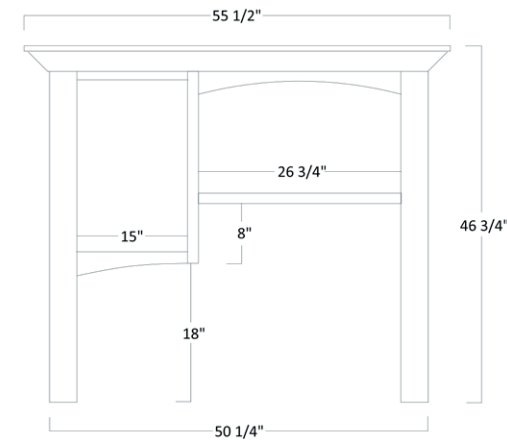

PRODUCT SPECS

BUC 114 Workstation Hutch