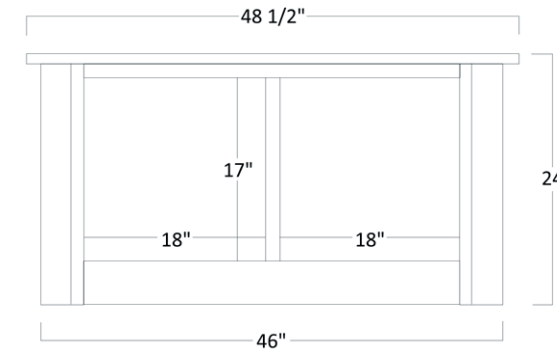

PRODUCT SPECS

#'s 151, 351, 551, & 651