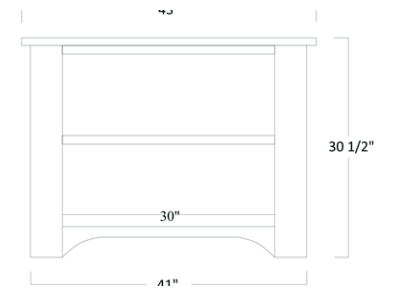

LIN 504 Lateral