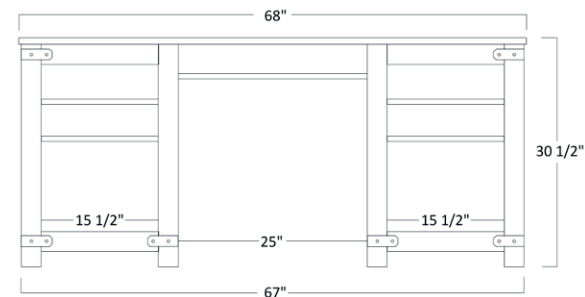

STANDARD FEATURES

OPTIONAL FEATURES

CREDENZA BASE OPTIONS

703 6DW-KN

PRODUCT SPECS