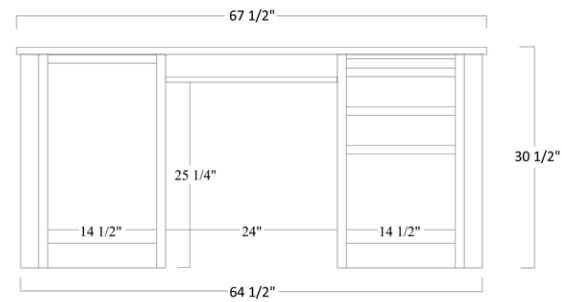

CREDENZA
BASE OPTIONS

BUC 103 Credenza