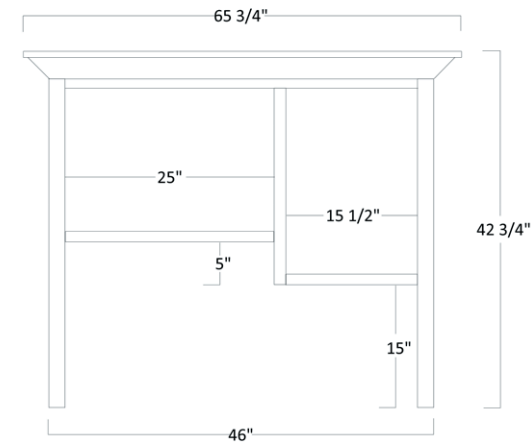

HOM 214 Workstation Hutch