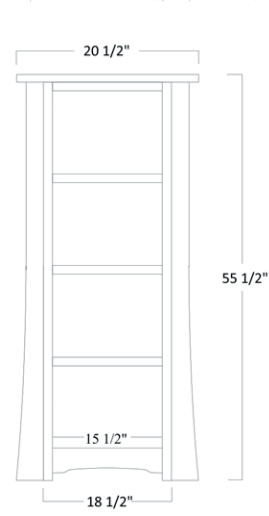

Jamestown Series

PRODUCT SPECS

JAM 807 4 Drawer File