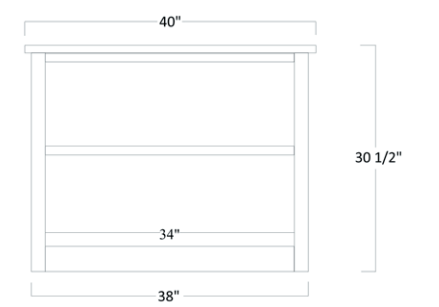

HOM 204 Lateral