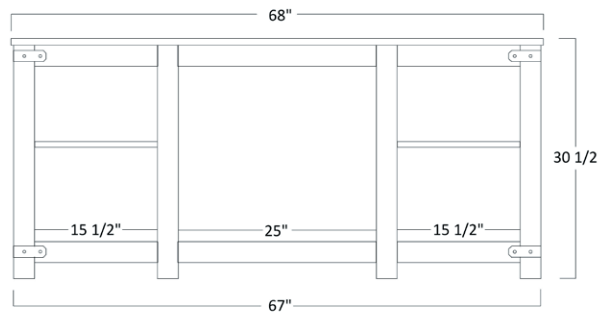

703 4DW-2DR