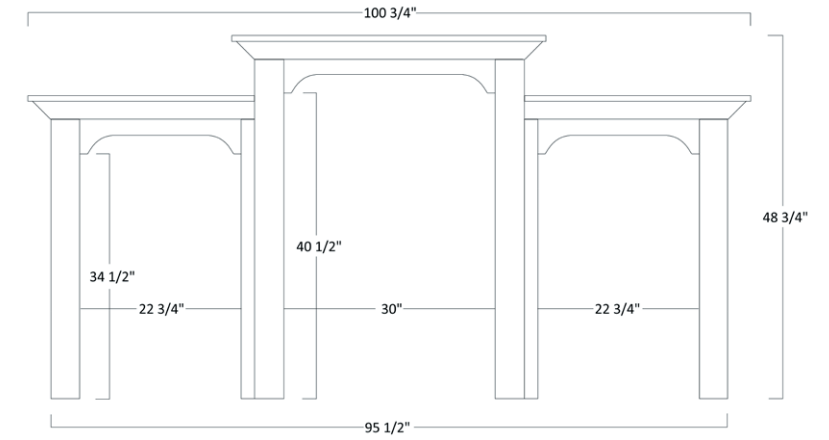

LEX 317 3 Piece Hutch