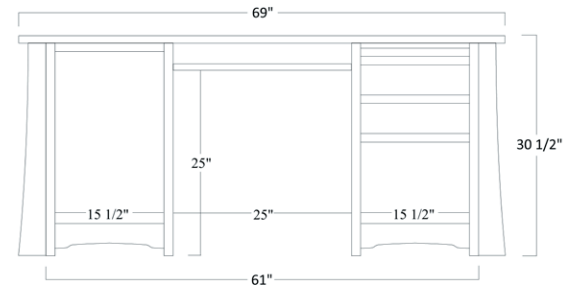

CREDENZA
BASE OPTIONS

JAM 803 Credenza