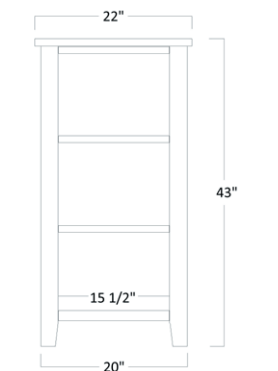

PRODUCT SPECS

MAN 401 Executive Desk

MAN 404 Lateral

MAN 402 Corner Desk

MAN 405 2 Drawer File

MAN 402 Corner Top

MAN 406 3 Drawer File

PRODUCT SPECS