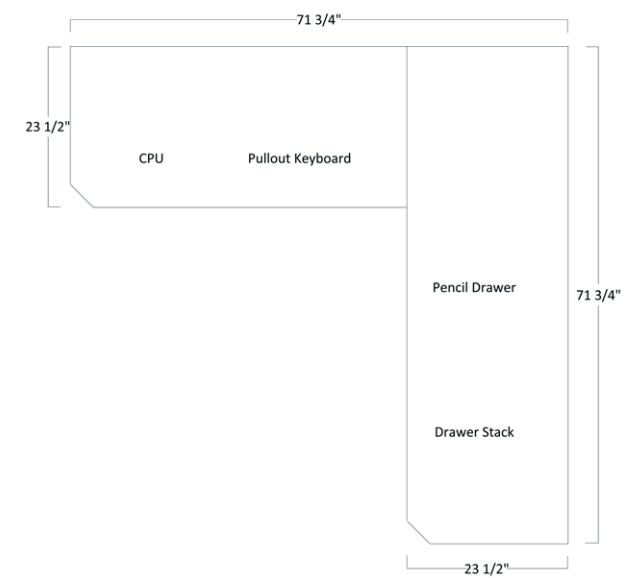

LEX 302 Corner Top