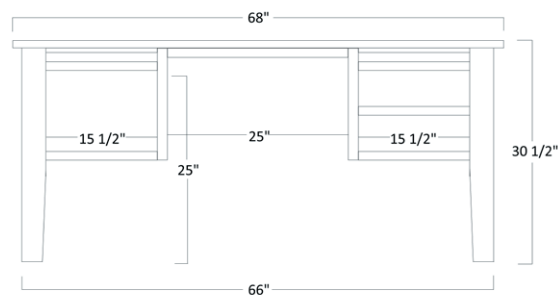

PRODUCT SPECS

American Lap Top Desk