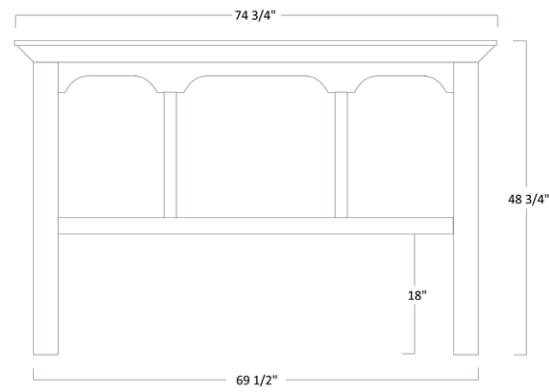

LEX 302 Corner Top

LEX 306 3 Drawer File

PRODUCT SPECS

LEX 307 4 Drawer File

LEX 311 Bookcase

LEX 309 Double Lateral

LEX 312 Hutch

LEX 310 Double Base