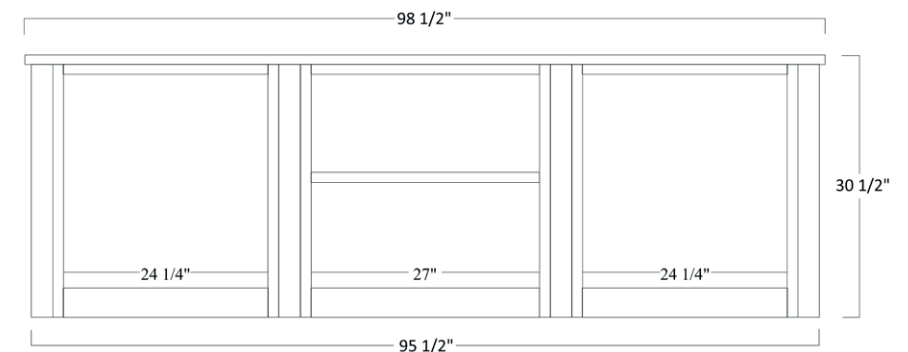

BUC 120 98\"/>