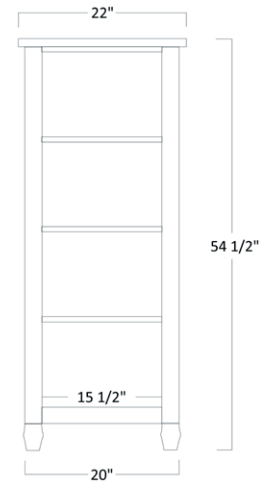

BRID 907 4 Drawer File