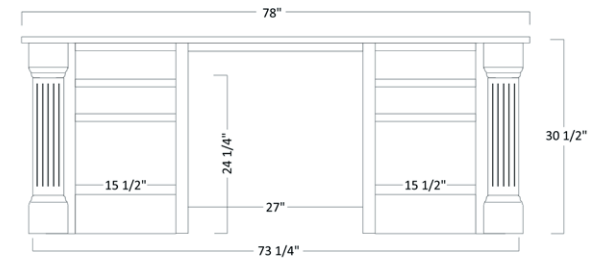

PRODUCT SPECS

MON 1601 Executive Desk