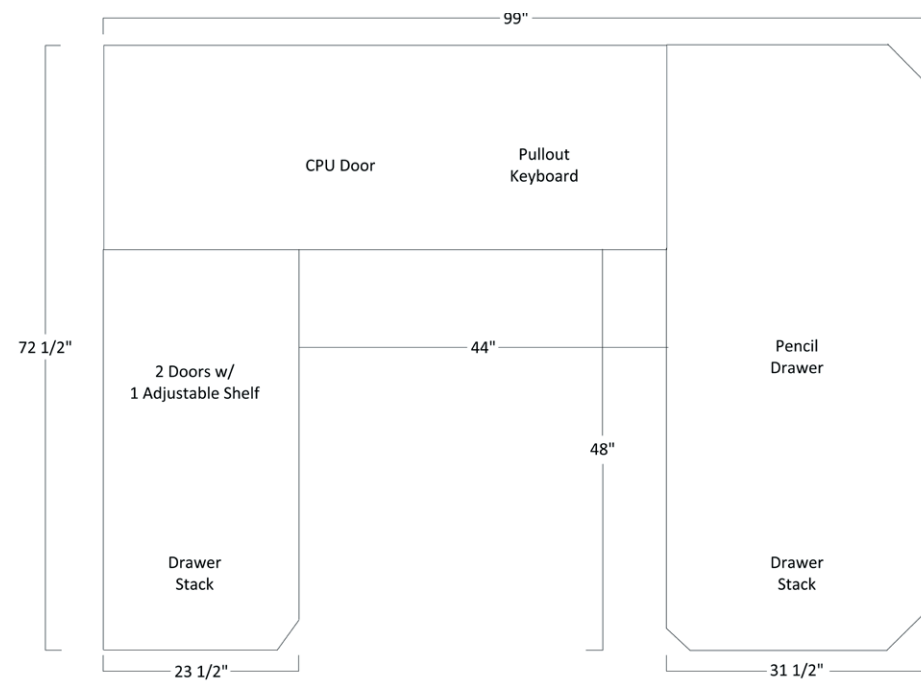

PRODUCT SPECS

LEX 322 U-Shape Top