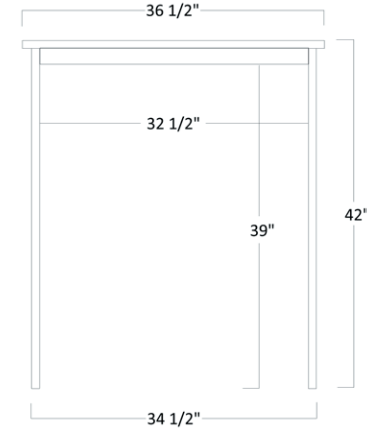

PRODUCT SPECS

MAN 413 Lateral Hutch