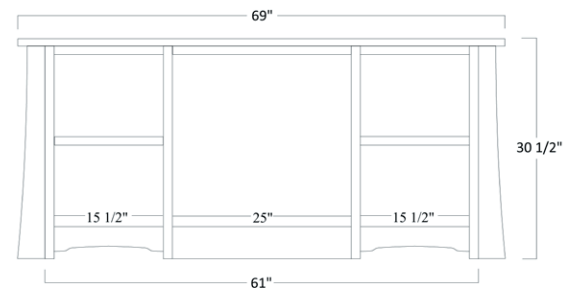

JAM 803 4DW-2DR Credenza