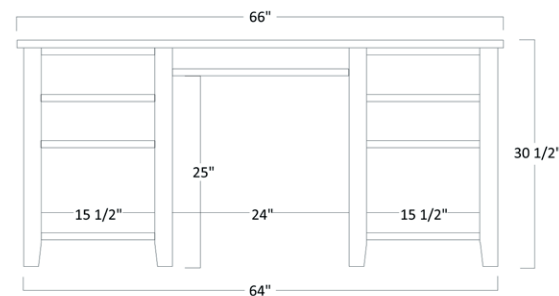

MAN 403 6DW-KN Credenza