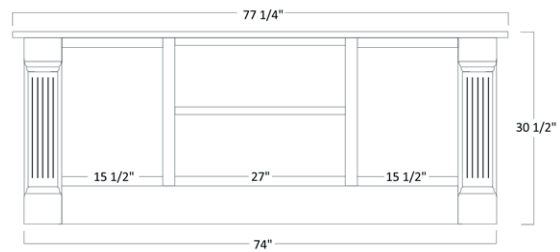

MON 1603 2DW-2DR Credenza