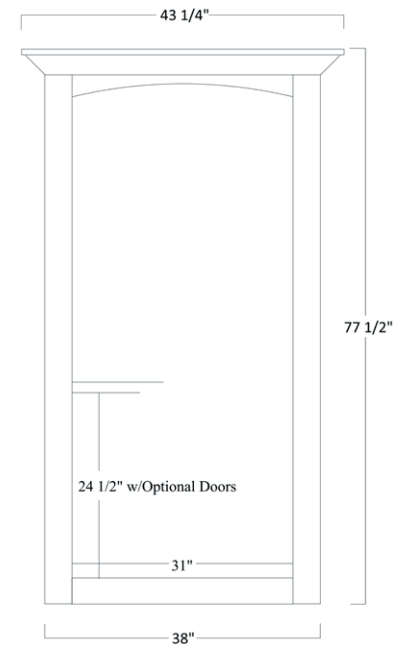

BUC 111 Bookcase