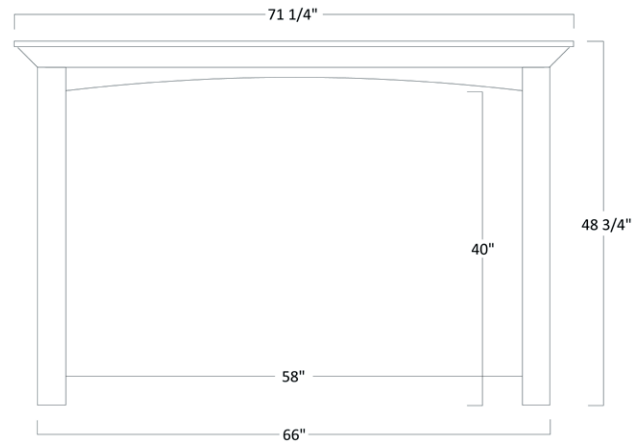

Writers Series

Buckingham Office

Homestead Office

Lexington Office

Manhattan Office

Lincoln Office

Jefferson Office

Georgetown Office

Jamestown Office

Bridgeport Office

American Office

Liberty Office

Paris Office

Montereau Office

Signature Office

Conference Tables

Buckingham Entertainment

Lexington Entertainment

Lincoln Entertainment

Jefferson Entertainment

Georgetown Entertainment

Bridgeport Entertainment

Paris Entertainment

Montereau Entertainment

PRODUCT SPECS

#'s 162, 362, 562, 662, 762, & 962