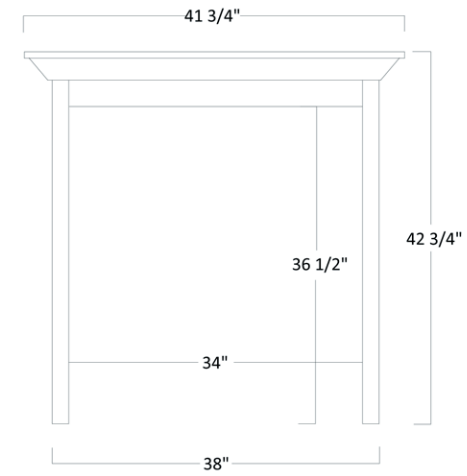

PRODUCT SPECS

HOM 213 Lateral Hutch