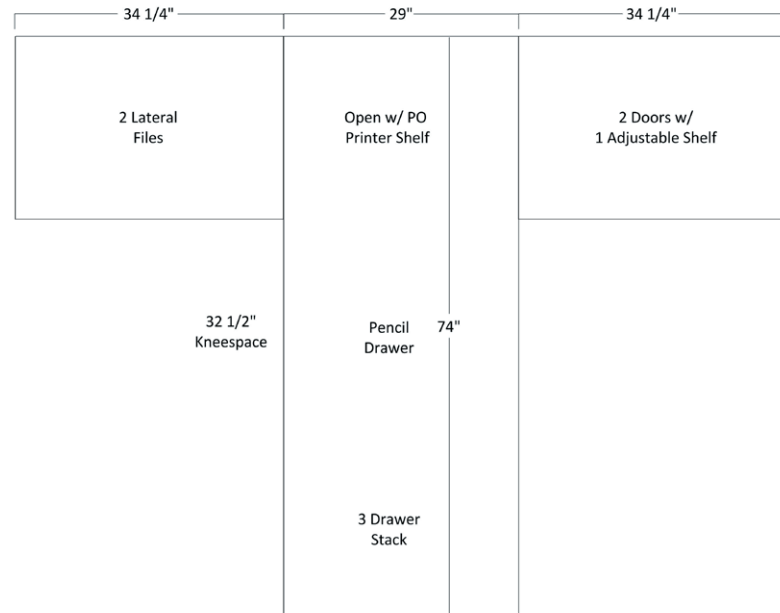

LIB 1314 Workstation Hutch

LIB 1317 3 Pc Hutch

LIB 1320 98 Base

PRODUCT SPECS

LIB 1321 Partner Desk

LIB 1321 Partner Desk Top

PARIS
series

PARIS *series*