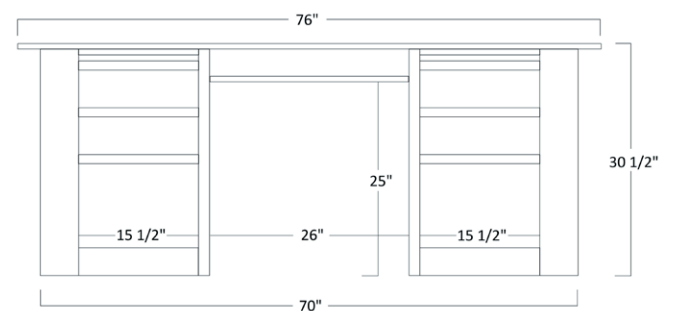

SIG 1703 6DW-KN Credenza