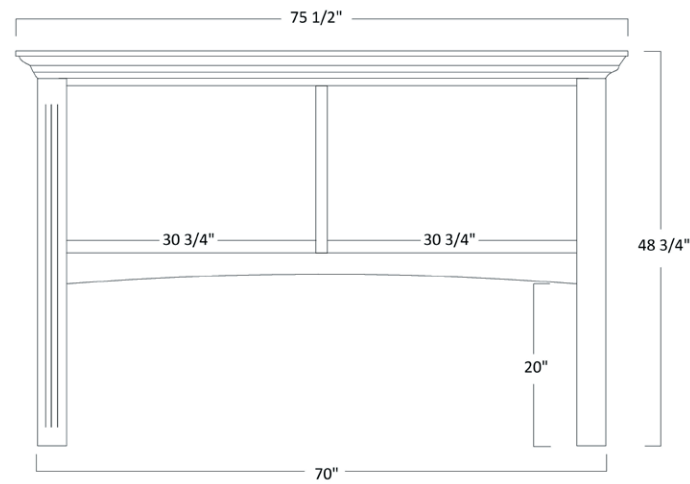

PRODUCT SPECS

SIG 1712 Hutch