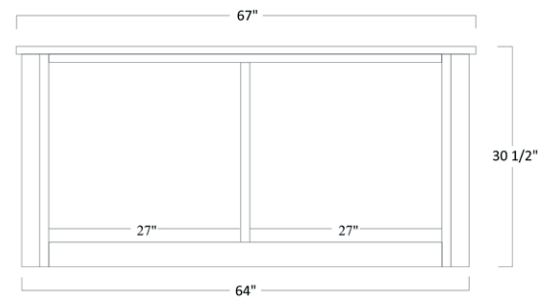

BUC 110 Double Base