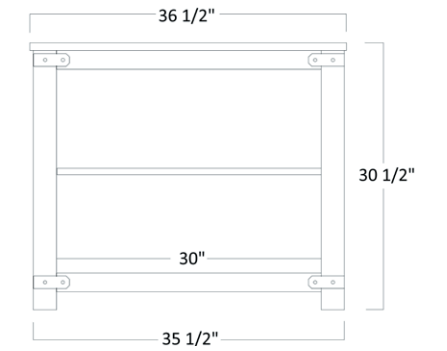

704 Lateral File