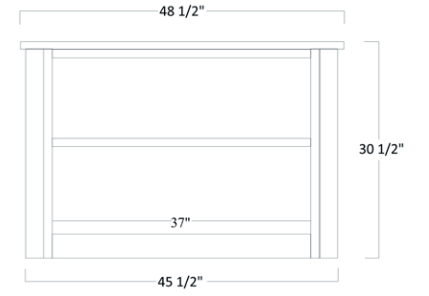

JEF 604 Lateral