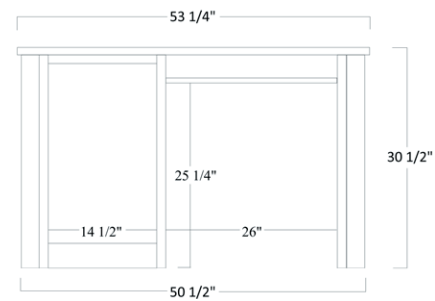

BUC 108 Workstation