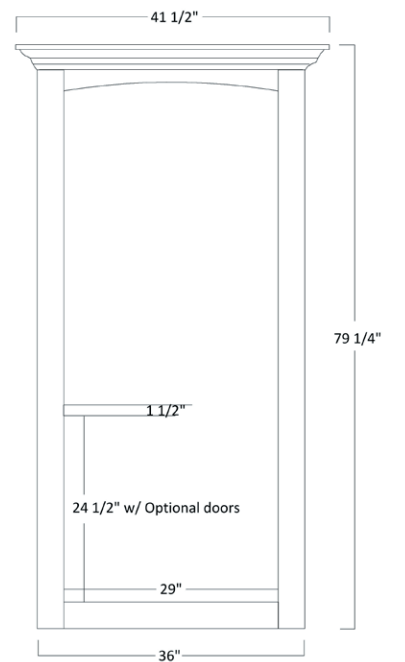

SIG 1711 Bookcase