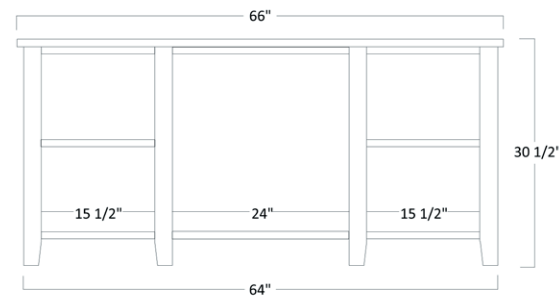

MAN 403 4DW-2DR Credenza