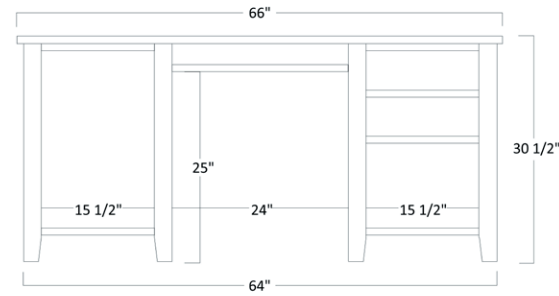

CREDENZA BASE
OPTIONS

MAN 403 Credenza