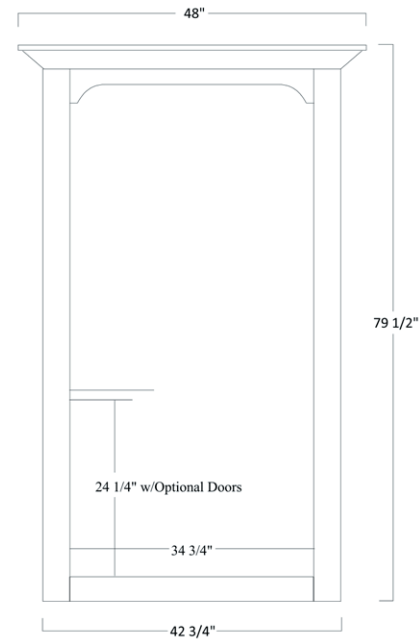

JEF 611 Bookcase