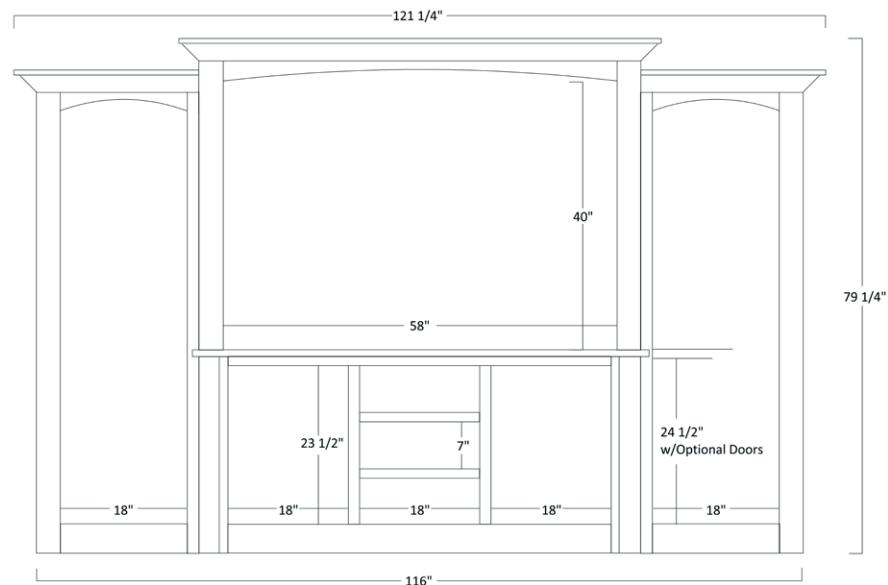

#'s 156, 356, 556, 656, & 756