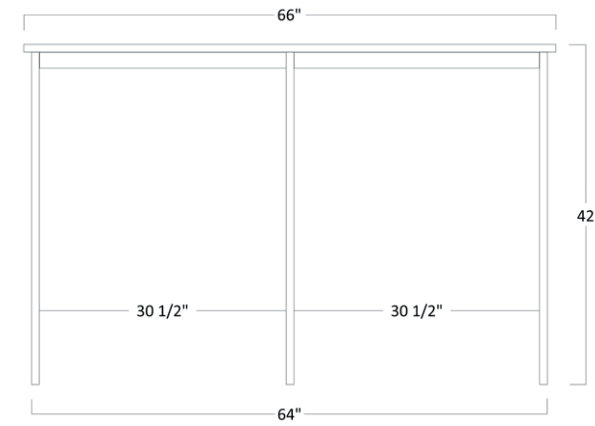

MAN 415 D Lateral Hutch