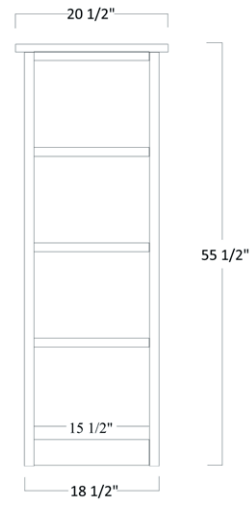

PRODUCT SPECS

**LIB 1307
4 Drawer File**