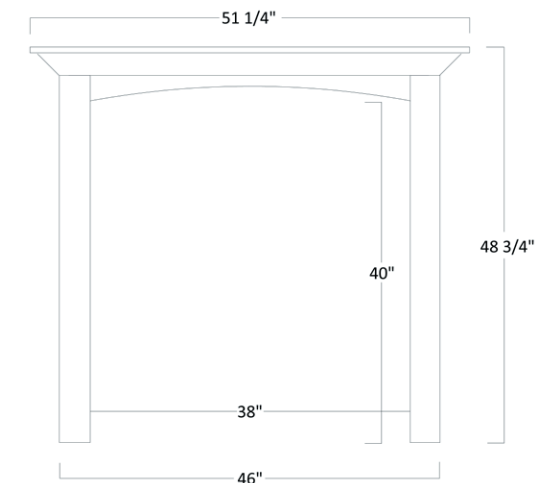

#'s 161, 361, 561, & 661