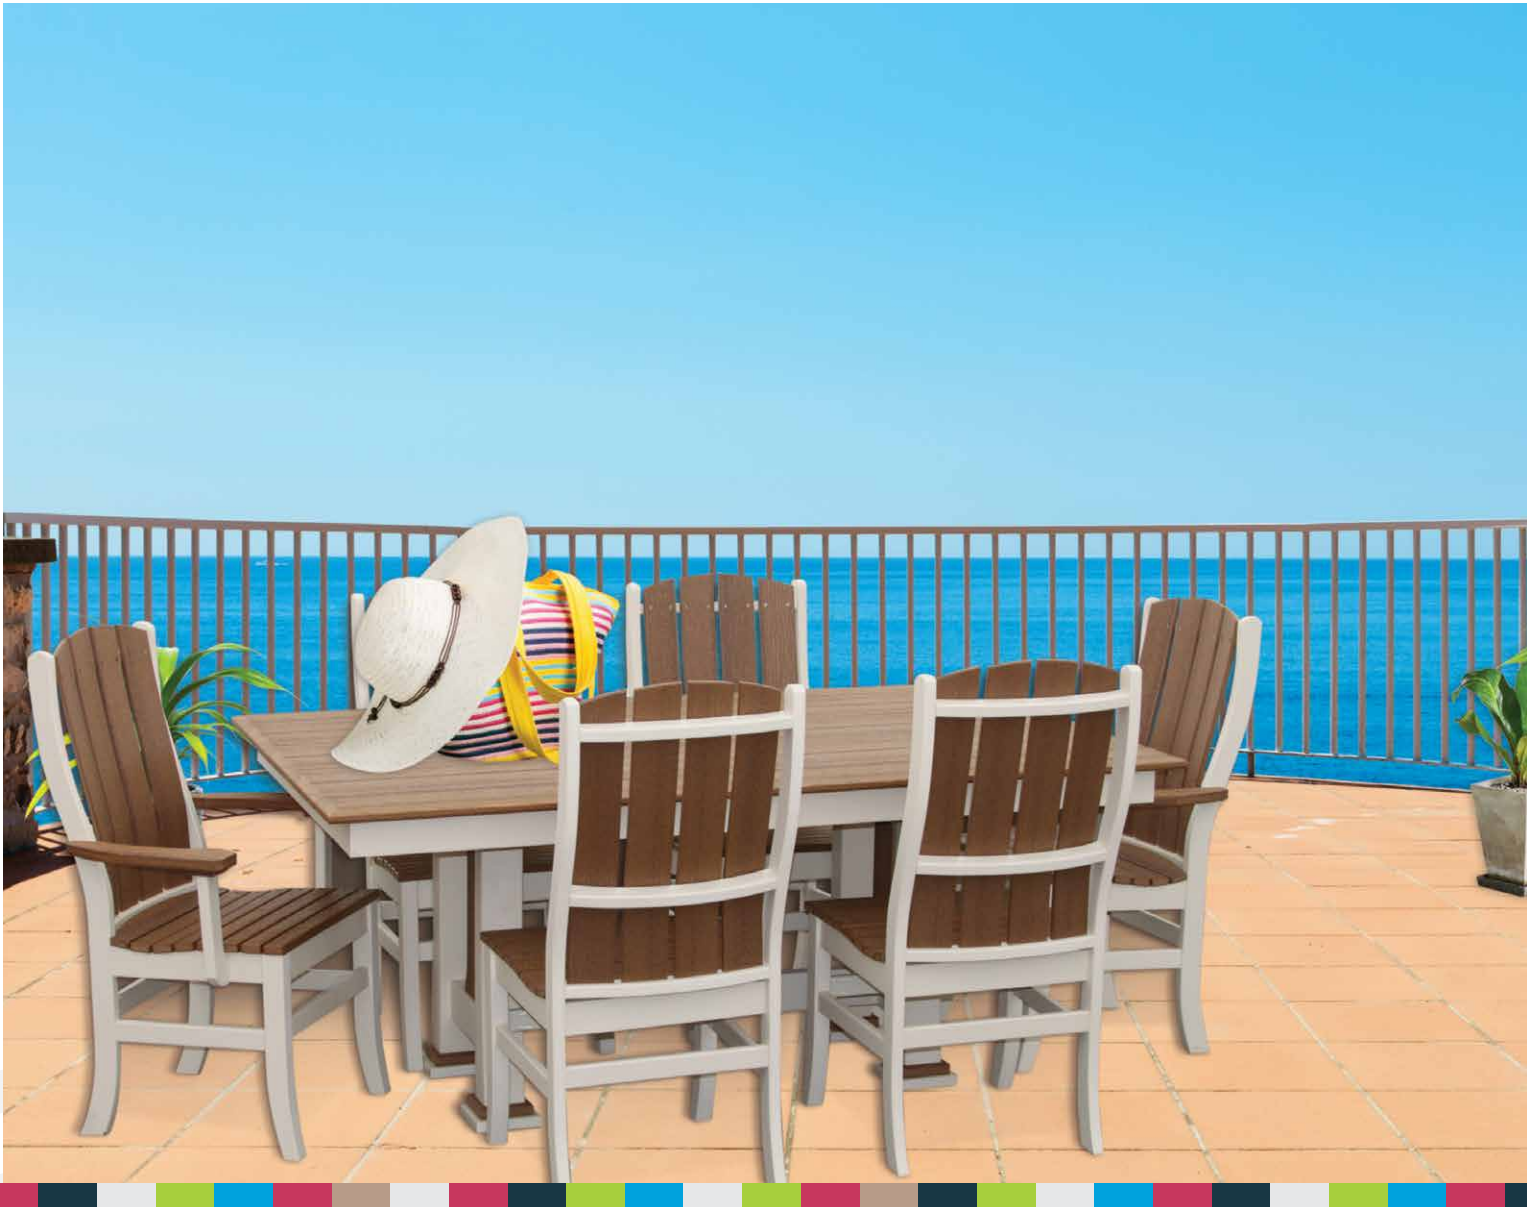

SHREVEPORT

TULIP

shaker leg options

SEE OPTIONS PAGE IN PRICE LIST FOR PRICING

Talieson

dining collection

the clearest skies,
stimulating winds,
life has so many delightful pleasures...
bask in each moment with our

talieson
dining collection

talieson dining
arm & side chair

20"w x 40"h
seat 20"w x 18"h x 17"d
seat back 24"h

tops 42" x 60" - 48" x 72"
dining height 30"

talieson dining
table

Talieson

pub collection

sweet and tasty flavors,
delightful views,
relaxation and enjoyment
are more complete with our