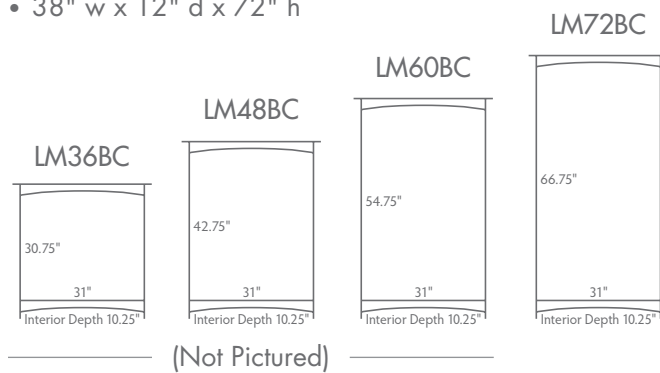

LM48BC

- 38" w x 12" d x 48" h

LM60BC

- 38" w x 12" d x 60" h

LM72BC

- 38" w x 12" d x 72" h

LM72BC

*shown in quarter-sawn white oak; Michael's Cherry stain
standard hardware shown, please see page 154 for more options*