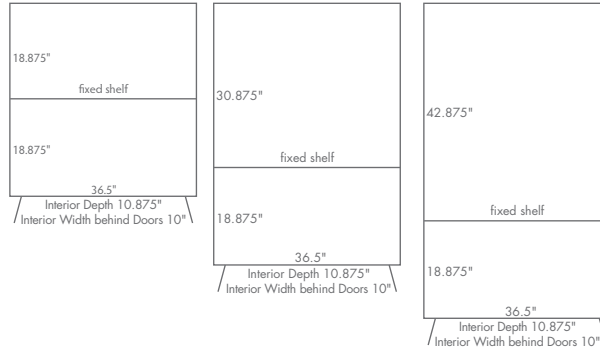

CENTURY bookcases

STANDARD FEATURES

- 3/4" thick mitered sides, top and bottom
- Back is 5/8 thick veneer plywood
- Mid-century style legs
- One fixed shelf per bookcase (see line drawing)
- Adjustable shelves

OPTIONS

CEBC

- Wood door option, as shown on 72" model

DIMENSIONS

CE48BC

- 38" w x 12.25" d x 48" h

CE60BC

- 38" w x 12.25" d x 60" h

CE72BC

- 38" w x 12.25" d x 72" h

shown in brown maple; FC-N3030 Kona stain; #54 hardware
standard hardware shown, please see page 154 for more options