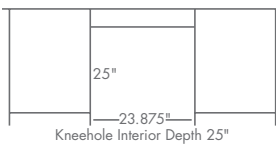

SH3164PNTTP

- 64" w x 31" d x 30.75" h
- Width between topper drawers: 25" - 26.5"

SH3164PNTTP

SH3164CDTP & SH3164PNNT shown in quarter-sawn white oak; Michael's Cherry stain; #27 and 28 hardware
SH3164PNTTP shown in quarter-sawn white oak; Michael's Cherry stain with burnishing; #27 hardware
standard hardware shown, please see page 154 for more options