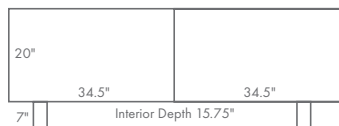

VENICE TV cabinet

STANDARD FEATURES

- 1" thick solid construction
- 2 pair soft close concealed hinge doors
- 2 adjustable shelves per section
- Full length wood pulls

DIMENSIONS

VC1772TV

- 72" w x 17" d x 29¼" h