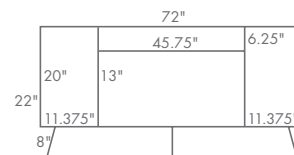

CENTURY

sound bar TV cabinet

STANDARD FEATURES

- 1" Thick solid 45° mitre locked case of cabinet
- Salice soft close 3 way adjustable concealed hinges
- Smoked grey glass in center 2 doors
- 2 Cord slots in back behind center 2 doors
- 1 Cord hole in center of sound bar area (back)
- 1 Adjustable shelf clearance cut-out in back for cords in center section
- 2 Adjustable shelves behind each outside door
- 4 Mid Century Modern tapered legs that are tenoned into bottom for added support
- 1 Threaded removable center leg located towards back center for added support in middle

DIMENSIONS

CE1872TV

- 72"w x 18"d x 30"h
- Height from the floor to the bottom of the cabinet - 8"
- Depth of cabinet inside - 15.875"
- Dimensions behind outside wood doors - 11.375"w x 15.875"d x 20"h
- Dimensions behind middle glass doors - 45.75"w x 15.875"d x 13"h
- Sound bar area - 45.75"w x 16.75"d x 6.25"h
- Center cord hole in sound bar area (diameter) - 2"
- Cord slot size behind glass doors - 2"w x 10"h
- Outside section adjustable shelf dimensions - 11.125"w x 14.25"d
- Center section adjustable shelf dimensions - 45.5"w x 14.25"d

CE1872TV

*shown in Brown Maple; FC 42633 Manchester stain; #58 hardware
standard hardware for Century sound bar TV cabinet is #57, please see page 154 for more options*