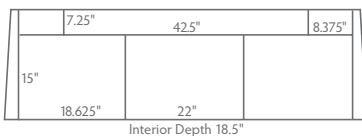

MCSB2172TV

- 72" w x 21" d x 29.5" h

MCSB2172TV

shown in quarter-sawn white oak; FC7992 Asbury stain; #3 hardware
standard hardware shown, please see page 154 for more options