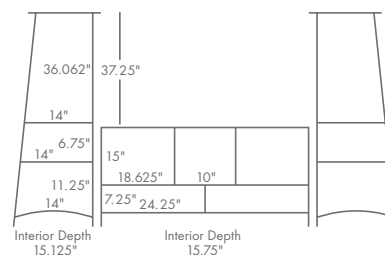

McCOY TV unit

STANDARD FEATURES

TOWER UNITS:

- Two glass shelves inside each door
- One file accessible drawer
- One CD - DVD accessible drawer
- One touch light system per unit
- Soft close, concealed salice hinges (not shown)
- Clear glass in doors

MIDDLE (TV) UNIT:

- Two CD - DVD accessible drawers
- One adjustable shelf inside each drawer
- Dovetailed maple drawer boxes
- Premium soft close undermount slides
- Smoked glass in doors (lightly smoked for easy remote operation)

DIMENSIONS

TOWER UNITS:

- 24.5" w top size x 19" d x 67.25" h
- 22" w x 16.75" d at base
- 14" w x 15" d x 36" h inside door
- 12" w x 13" d x 5.875" h inside CD-DVD drawer

MIDDLE (TV) UNIT:

- 56" w x 18" d x 29.5" h
- 22" w x 12.75" d x 5.875" h inside drawers
- 19.5" w x 14.875" d x 15" h inside outer two glass doors
- 11" w x 14.875" d x 15" h inside middle door

- Total Width for all Three Pieces: 100"
- Total Height for all Three Pieces: 66.75"

These pieces can be easily purchased separately or as one unit. They are not fastened to each other, but rather pushed up against each other.

MCTWRLT

MC1856TV

MCTWRRT

shown in quarter-sawn white oak; Michael's Cherry stain; #3 hardware
standard hardware shown, please see page 154 for more options