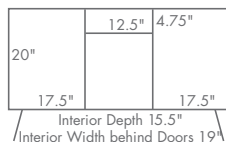

CENTURY TV cabinet

STANDARD FEATURES

- Detailed mid-century look
- Smoked glass in doors (lightly smoked for easy remote operation)
- One adjustable shelf inside each door
- Full extension undermount slides
- Dovetailed maple drawer boxes
- Inside door: 19" w x 16" d x 20" h

DIMENSIONS

CE1854TV

- 54" w x 18" d x 30" h

CE1854TV

*shown in brown maple; FC9090 Chocolate Spice stain; #54 & $55 hardware
standard hardware shown, please see page 154 for more options*