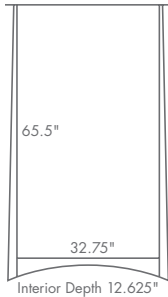

DIMENSIONS

MCO76BC

- 46" w x 16.5" d x 76.5" h

MCO76BC

*shown in quarter-sawn white oak; Michael's Cherry stain
standard hardware shown, please see page 154 for more options*

MESA OPEN bookcases

STANDARD FEATURES