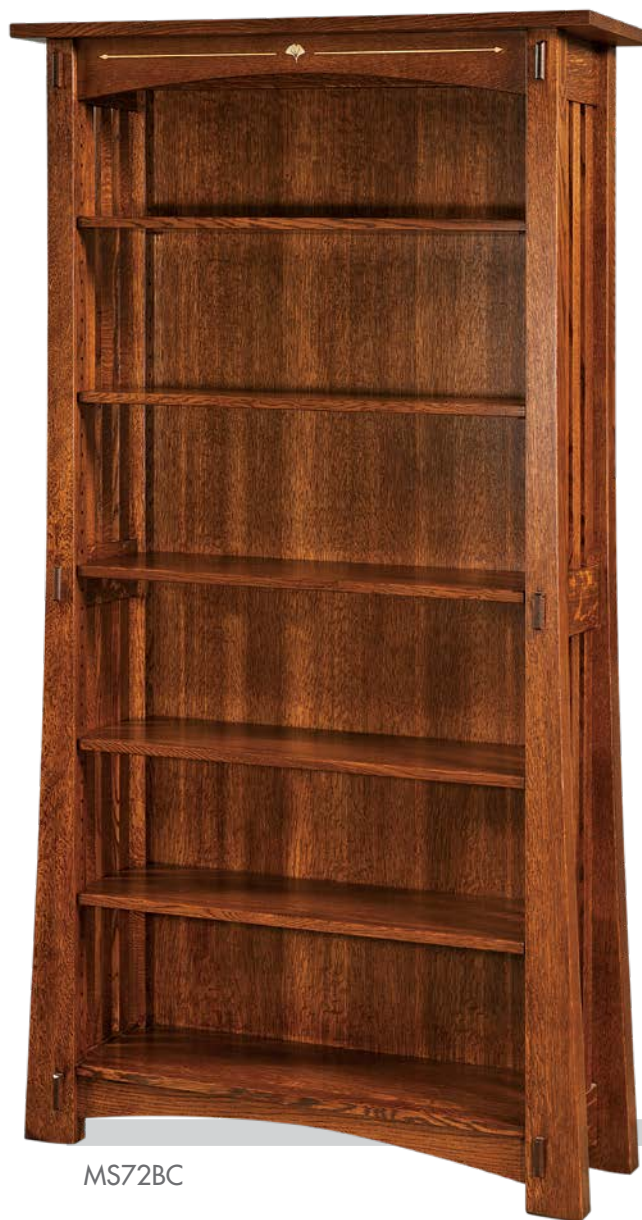

DIMENSIONS

MS48BC

- 39.5" w x 13.125" d x 49.25" h

MS60BC

- 39.5" w x 13.125" d x 61.25" h

MS72BC

- 39.5" w x 13.125" d x 73.25" h

MS48BC