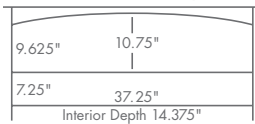

SHAKER HILL OPEN TV cabinets

STANDARD FEATURES

- 1" thick reversed beveled tops
- Dovetailed maple drawer boxes (SKO60DRS only)
- Premium soft close undermount slides (SKO60DRS only)

DIMENSIONS

SKO48TV

- 48" w x 18" d x 26.25" h
- 40.75" w x 14.375" d shelf size without front lip