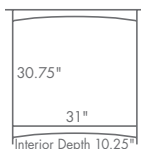

SPRINGHILL bookcases

STANDARD FEATURES

- Available in 3', 4', 5' and 6' heights
- All fully adjustable shelving
- Mission style has .75" rectangular top
- Tops are 38" wide and 12" deep

DIMENSIONS

SH36BC

- 38" w x 12.25" d x 36" h

SH48BC

- 38" w x 12.25" d x 48" h