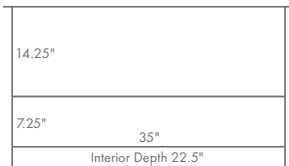

McCOY

TV corner cabinet

STANDARD FEATURES

- 1" thick top
- Premium soft close undermount slides
- Dovetailed maple drawer boxes
- Smoked glass in doors (lightly smoked for easy remote operation)
- DVD accessible drawer
- Soft close, concealed salice hinges (not shown)

DIMENSIONS

QCNRTV

- 60" w x 26" d x 29.5" h

QCNRTV

shown in rustic cherry; FC-N3173 New Carrington stain; #2 hardware standard hardware shown, please see page 154 for more options