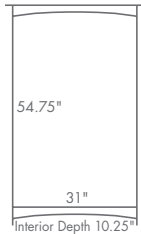

SH72BC

- 38" w x 12.25" d x 72" h