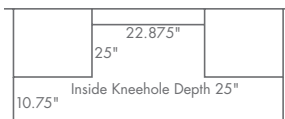

ALAMO desk

STANDARD FEATURES

- 1" thick top
- One file drawer and one pencil drawer on each side
- Keyboard drawer in kneehole
- Full extension ball bearing slides
- Fully finished back
- Cord management hole

DIMENSIONS

AL3164PND

- 64" w x 31" d x 30.75" h

OFFICE