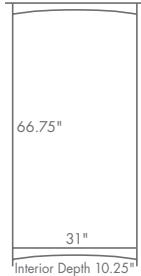

OFFICE

SH72BC

*shown in quarter-sawn white oak; Michael's Cherry stain
standard hardware shown, please see page 154 for more options*