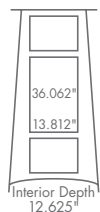

McCOY clocks

STANDARD FEATURES

- Fully finished back
- Two .25" glass plate grooved shelves (MC1DRWCLKGL)
- Curio light (MC1DRWCLKGL)

DIMENSIONS

MC1DRWCLKGL (glass panel door)

MC1DRWCLK (wood panel door)

- 24.5" w x 16.5" d x 76.5" h