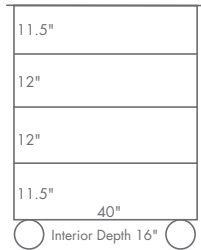

HARPER bookcases

STANDARD FEATURES

- Steel-framed with reclaimed lumber
  Oak shelves
- Shelf opening: 39"w x 16"d x 12"h

DIMENSIONS

HR72BC

- 42.5"w x 17.25"d x 73.5"h

HR60BC

- 42.5"w x 17.25"d x 61.5"h

HR60BC