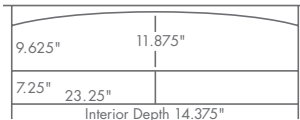

SKO60TV

- 60" w x 18" d x 26.25" h
- 52.75" w x 14.375" d shelf size without front lip

SKO60DRS