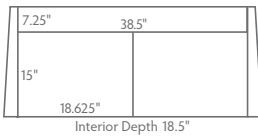

DIMENSIONS

MCSB2149TV

- 49" w x 21" d x 29.5" h

MCSB2160TV

- 60" w x 21" d x 29.5" h