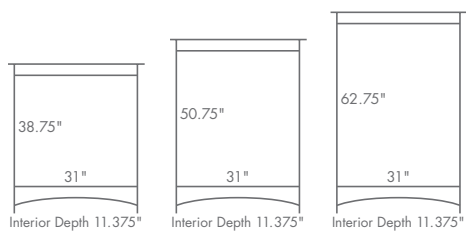

DIMENSIONS

MS48BC

- 39.5" w x 13.125" d x 49.25" h

MS60BC

- 39.5" w x 13.125" d x 61.25" h

MS72BC

- 39.5" w x 13.125" d x 73.25" h

MS48BC