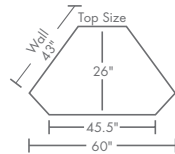

McCOY

TV corner cabinet

STANDARD FEATURES

- 1" thick top
- Premium soft close undermount slides
- Dovetailed maple drawer boxes
- Smoked glass in doors (lightly smoked for easy remote operation)
- DVD accessible drawer
- Soft close, concealed salice hinges (not shown)

DIMENSIONS

QCNRTV

- 60" w x 26" d x 29.5" h

QCNRTV

shown in rustic cherry; FC-N3173 New Carrington stain; #2 hardware standard hardware shown, please see page 154 for more options