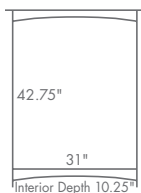

SH60BC

- 38" w x 12.25" d x 60" h