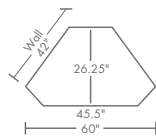

CALEDONIA flat screen TV corner cabinet

STANDARD FEATURES

- 1" thick top
- One adjustable shelf
- Door opening: 32" w x 21.5" d x 14" h
- Smoked glass in doors (lightly smoked for easy remote operation)

DIMENSIONS

CDCNRTV

- 60" w x 26" d x 29.5" h

CDCNRTV

*shown in brown maple; CF7992 Asbury stain; #11 hardware
standard hardware shown, please see page 154 for more options*