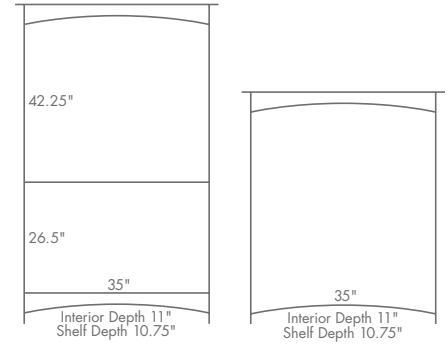

DIMENSIONS

- CD84DRBC
• 46" w x 15" d x 84" h
- CD72BC
• 46" w x 15" d x 72" h
- CD60BC
• 46" w x 15" d x 60" h
- CD48BC
• 46" w x 15" d x 48" h

CD84DRBC

CD72BC

CD60BC

CD48BC

shown in brown maple; #11 hardware
standard hardware shown, please see page 154 for more options