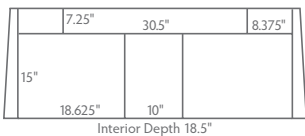

MCSB2160TV