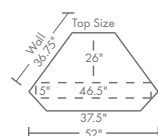

- 1" thick tops
- 3 adjustable shelves
- Smoked glass in doors (lightly smoked for easy remote operation)
- Soft close, concealed salice hinges (not shown)

DIMENSIONS

LMCNRTV

- 52" w x 26" d x 29.5" h
- Inside cabinet: 23.5" d