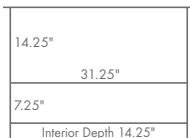

DIMENSIONS

CDCNRTV

- 60" w x 26" d x 29.5" h

CDCNRTV

*shown in brown maple; CF7992 Asbury stain; #11 hardware
standard hardware shown, please see page 154 for more options*

LANDMARK

TV corner cabinet

STANDARD FEATURES