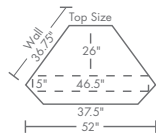

DIMENSIONS

MCCNRTV

- 52" w x 26" d x 29.5" h

MCCNRTV

*shown in quarter-sawn white oak; #3 hardware
standard hardware shown, please see page 154 for more options*

McCOY

TV corner cabinet

STANDARD FEATURES